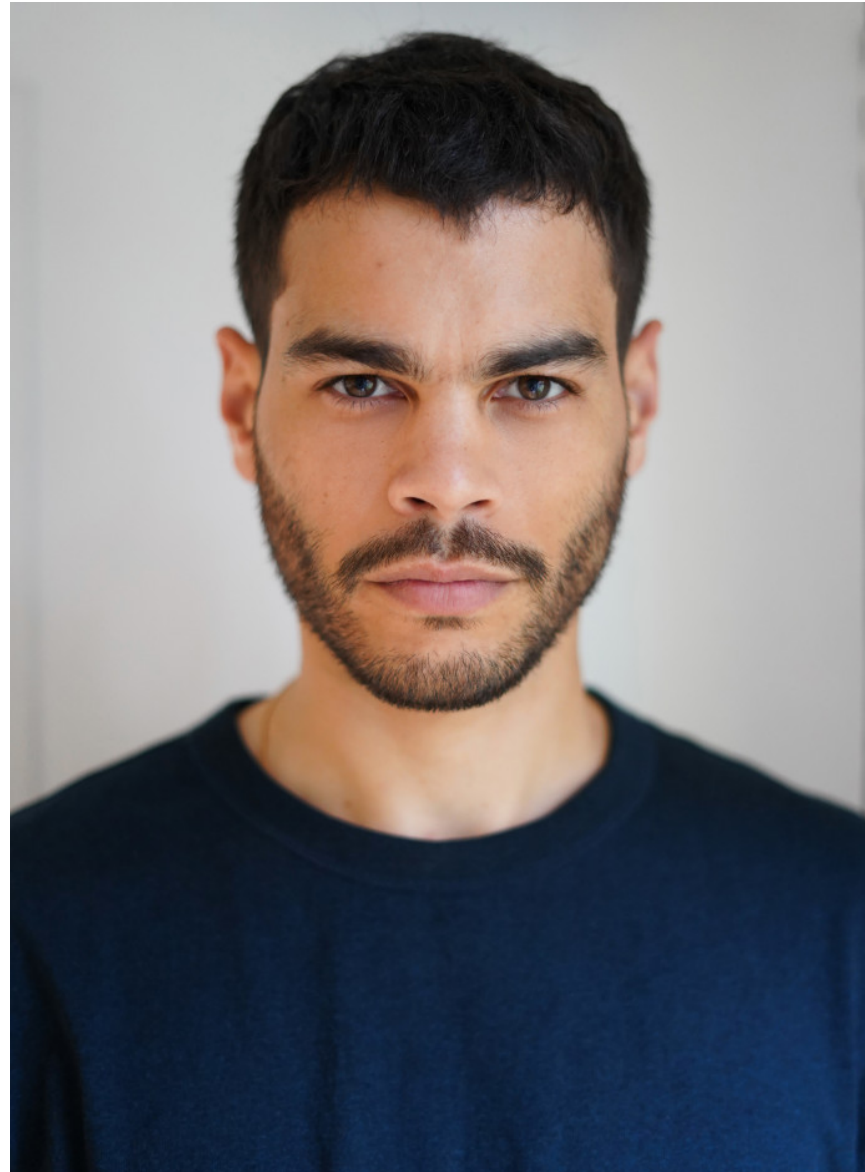

Nathan McGuire

HEIGHT 6' 0½" CHEST 38½" WAIST 31"
SHOES 9 HAIR BROWN EYES BROWN

Nathan McGuire

HEIGHT 6' 0½" CHEST 38½" WAIST 31"
SHOES 9 HAIR BROWN EYES BROWN

Nathan McGuire

HEIGHT 6' 0½" CHEST 38½" WAIST 31"
SHOES 9 HAIR BROWN EYES BROWN

Nathan McGuire

HEIGHT 6' 0½" CHEST 38½" WAIST 31"
SHOES 9 HAIR BROWN EYES BROWN