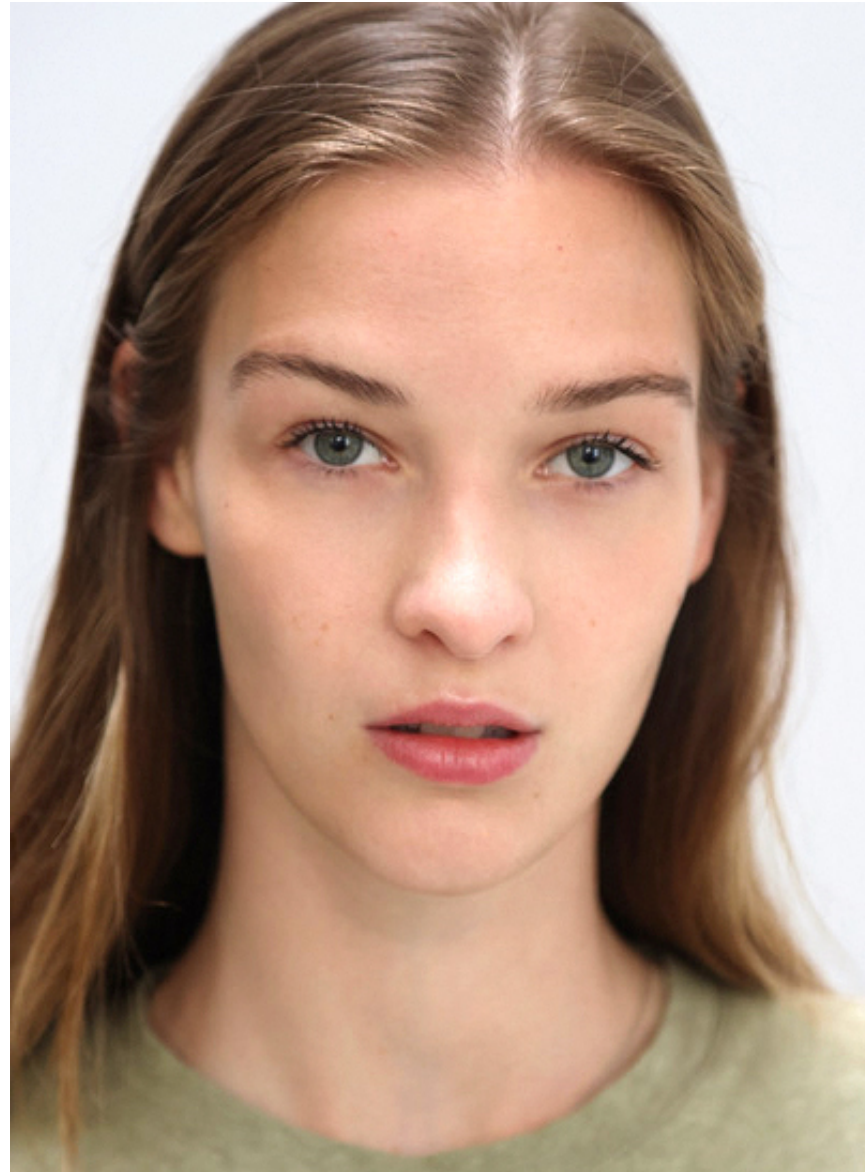

Elena Bartels

HEIGHT 5' 10½" BUST 32" WAIST 24" HIPS 36"
SHOES 9 HAIR BLOND EYES BLUE

Elena Bartels

HEIGHT 5' 10½" BUST 32" WAIST 24" HIPS 36"
SHOES 9 HAIR BLOND EYES BLUE

Elena Bartels

HEIGHT 5' 10½" BUST 32" WAIST 24" HIPS 36"
SHOES 9 HAIR BLOND EYES BLUE