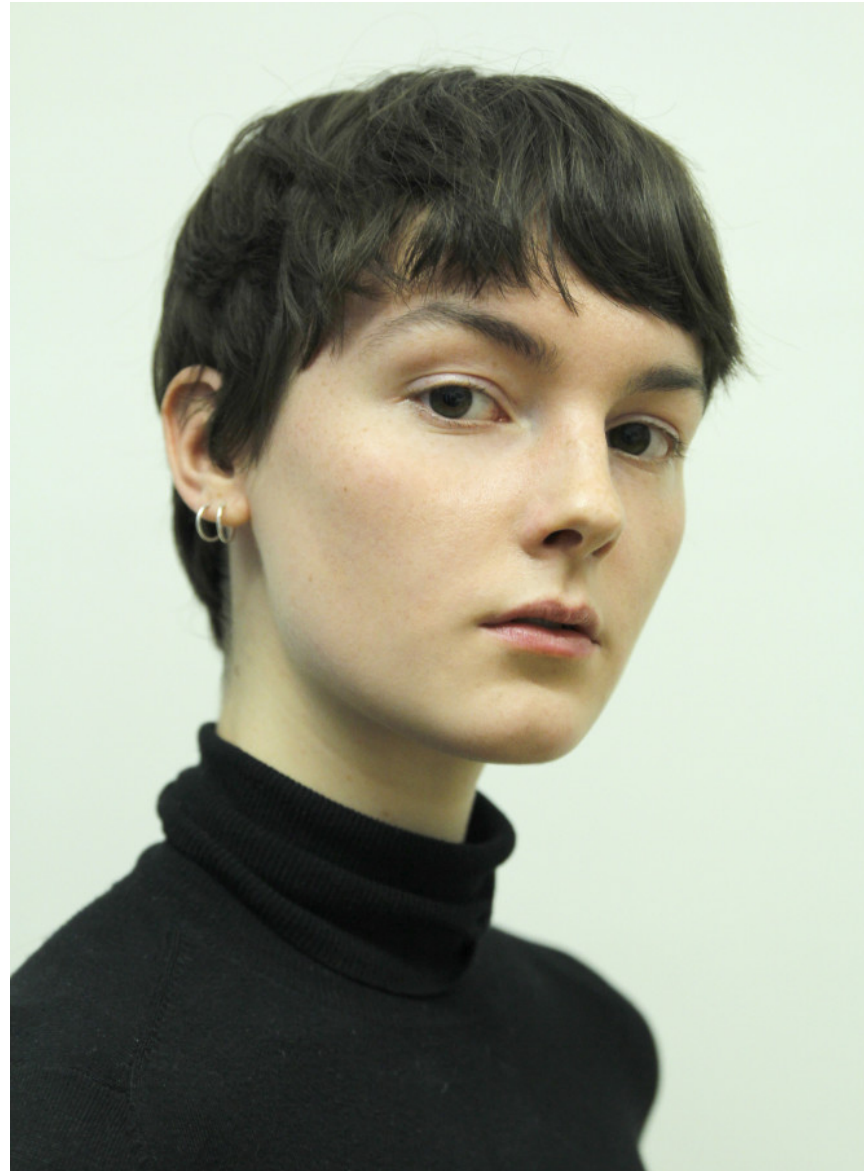

# Magali Louise Buehrmann

HEIGHT 5' 10½" BUST 30½" WAIST 23" HIPS 35"  
SHOES 7 HAIR BROWN EYES BROWN