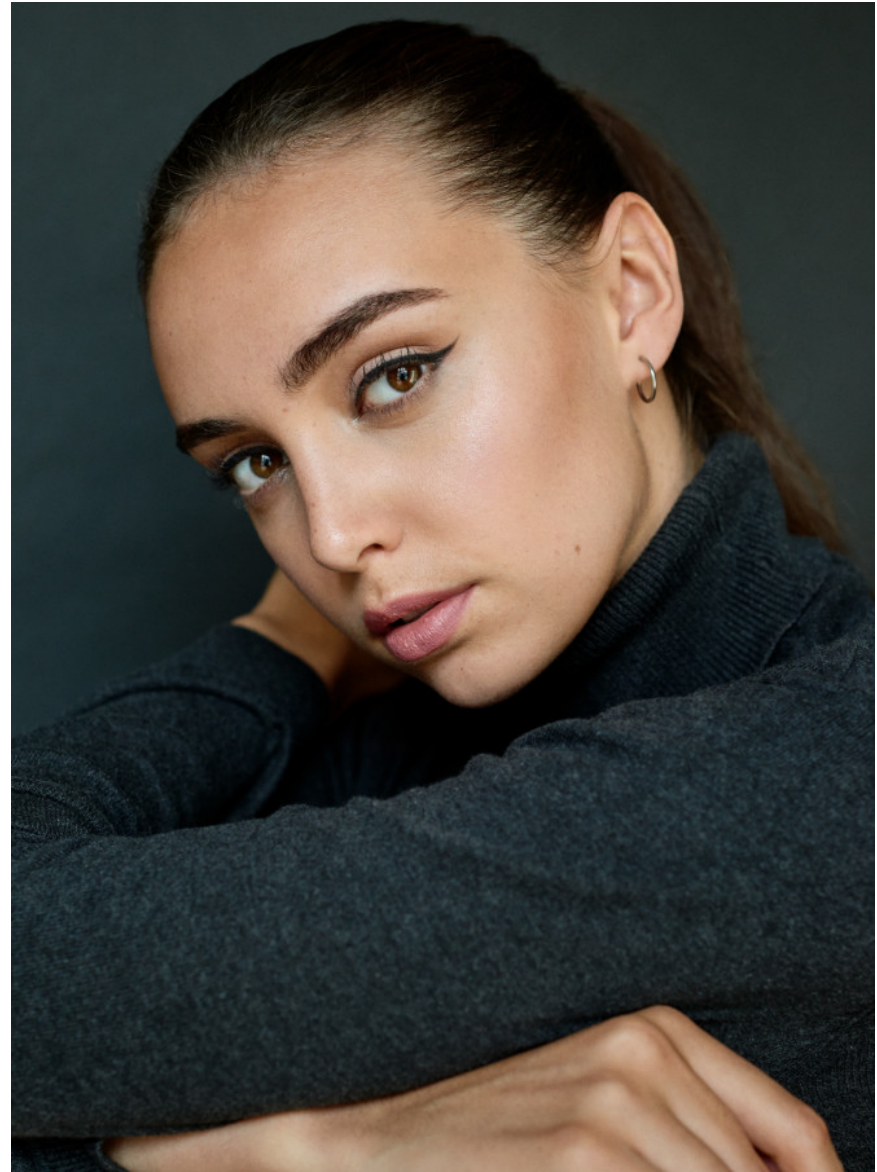

Dee Owens

HEIGHT 5' 9½" BUST 32" WAIST 25" HIPS 36½"
SHOES 8 HAIR DARK BROWN EYES BROWN

Dee Owens

HEIGHT 5' 9½" BUST 32" WAIST 25" HIPS 36½"
SHOES 8 HAIR DARK BROWN EYES BROWN

Dee Owens

HEIGHT 5' 9½" BUST 32" WAIST 25" HIPS 36½"
SHOES 8 HAIR DARK BROWN EYES BROWN

Dee Owens

HEIGHT 5' 9½" BUST 32" WAIST 25" HIPS 36½"
SHOES 8 HAIR DARK BROWN EYES BROWN