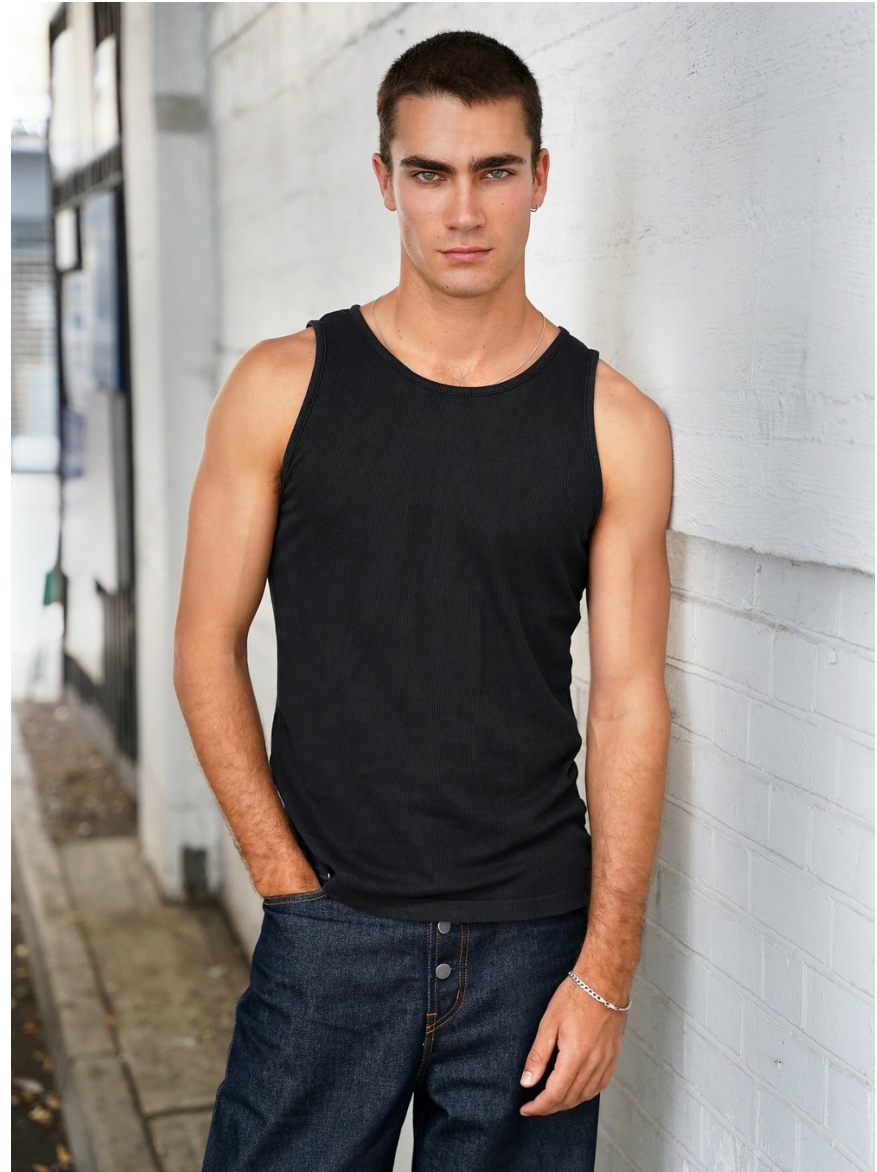

Louis

HEIGHT 6' 1" CHEST 38½" WAIST 32" HIPS 36"
SHOES 9½ HAIR BROWN EYES GREEN

Louis

HEIGHT 6' 1" CHEST 38½" WAIST 32" HIPS 36"
SHOES 9½ HAIR BROWN EYES GREEN

Louis

HEIGHT 6' 1" CHEST 38½" WAIST 32" HIPS 36"
SHOES 9½ HAIR BROWN EYES GREEN

Louis

HEIGHT 6' 1" CHEST 38½" WAIST 32" HIPS 36"
SHOES 9½ HAIR BROWN EYES GREEN