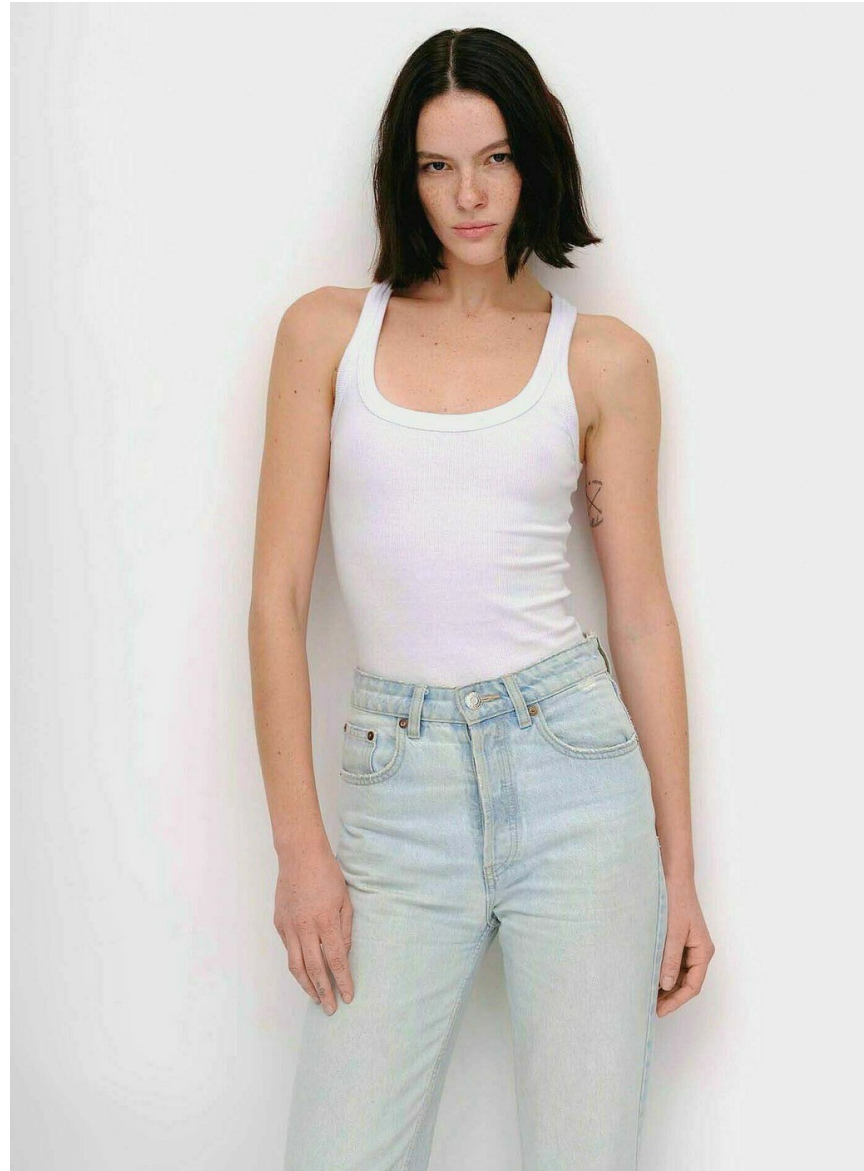

# Yasmim Perdum

HEIGHT 5' 10½" BUST 32" WAIST 23½" HIPS 35"  
SHOES 8 HAIR BROWN EYES BROWN