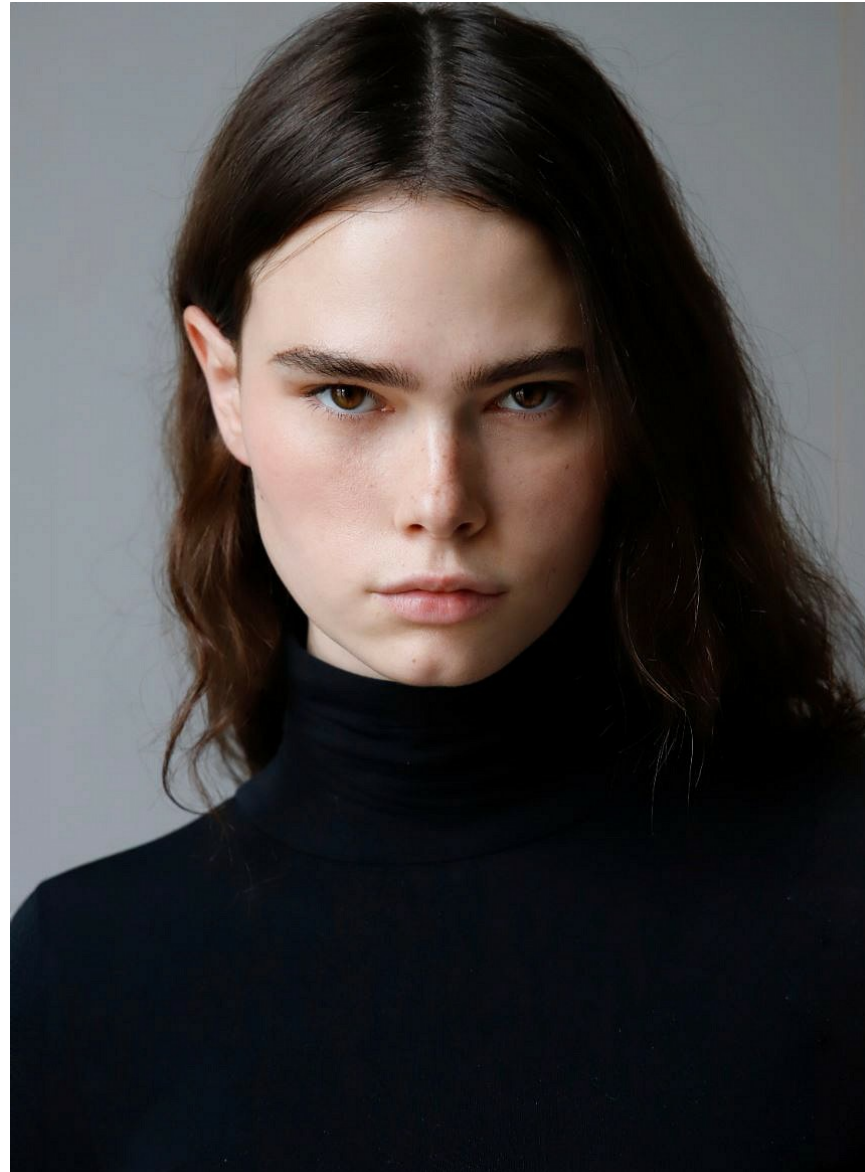

Kayla Whitmire

HEIGHT 5' 11" BUST 34" WAIST 23" HIPS 36"
SHOES 8 HAIR BROWN EYES BROWN

Kayla Whitmire

HEIGHT 5' 11" BUST 34" WAIST 23" HIPS 36"
SHOES 8 HAIR BROWN EYES BROWN