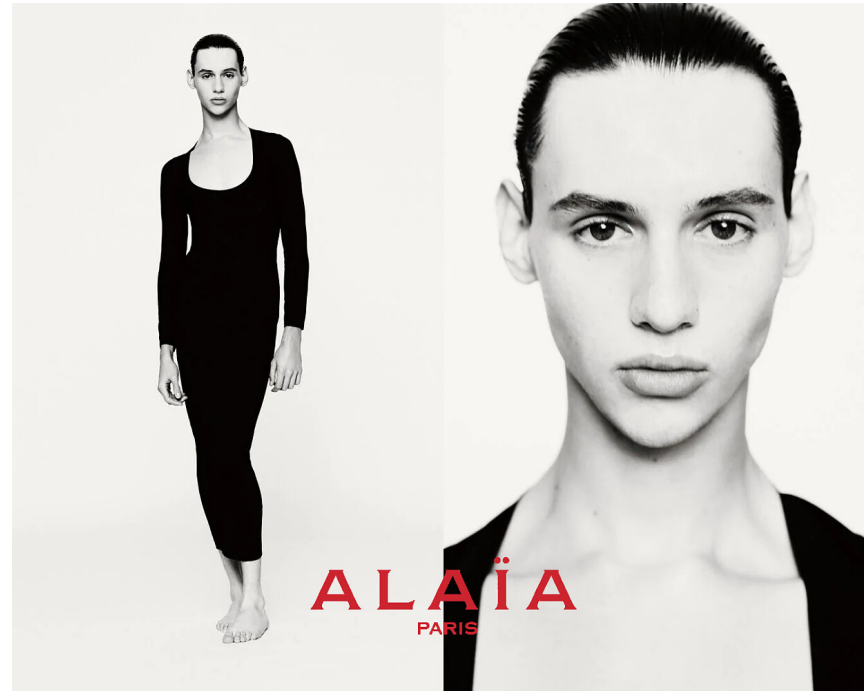

Paolo Borle

HEIGHT 6' 1" CHEST 34" WAIST 28½" HIPS 34½"
SHOES 9½ HAIR BROWN EYES GREEN GRAY

Paolo Borle

HEIGHT 6' 1" CHEST 34" WAIST 28½" HIPS 34½"
SHOES 9½ HAIR BROWN EYES GREEN GRAY

Paolo Borle

HEIGHT 6' 1" CHEST 34" WAIST 28½" HIPS 34½"
SHOES 9½ HAIR BROWN EYES GREEN GRAY