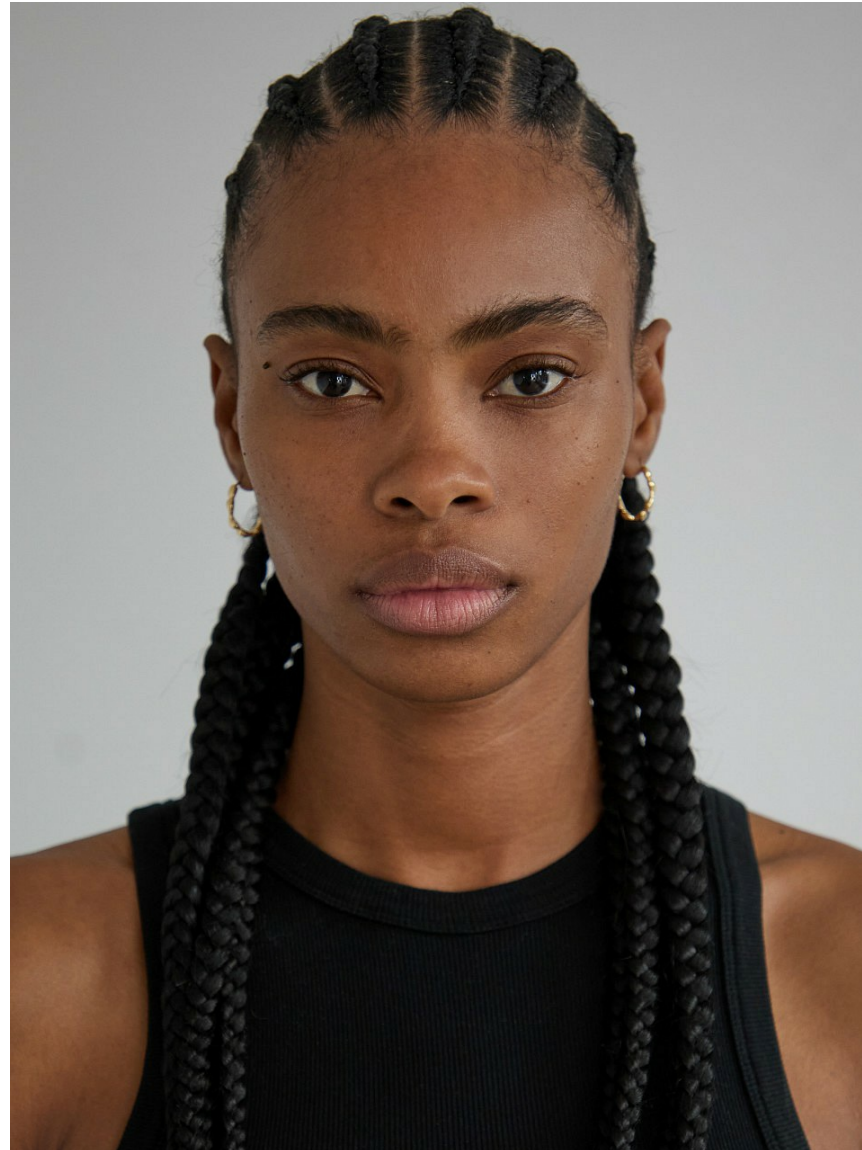

Raschell

HEIGHT 5' 10" BUST 32" WAIST 25" HIPS 35"
SHOES 8 HAIR DARK BROWN EYES BROWN

Raschell

HEIGHT 5' 10" BUST 32" WAIST 25" HIPS 35"
SHOES 8 HAIR DARK BROWN EYES BROWN

Raschell

HEIGHT 5' 10" BUST 32" WAIST 25" HIPS 35"
SHOES 8 HAIR DARK BROWN EYES BROWN