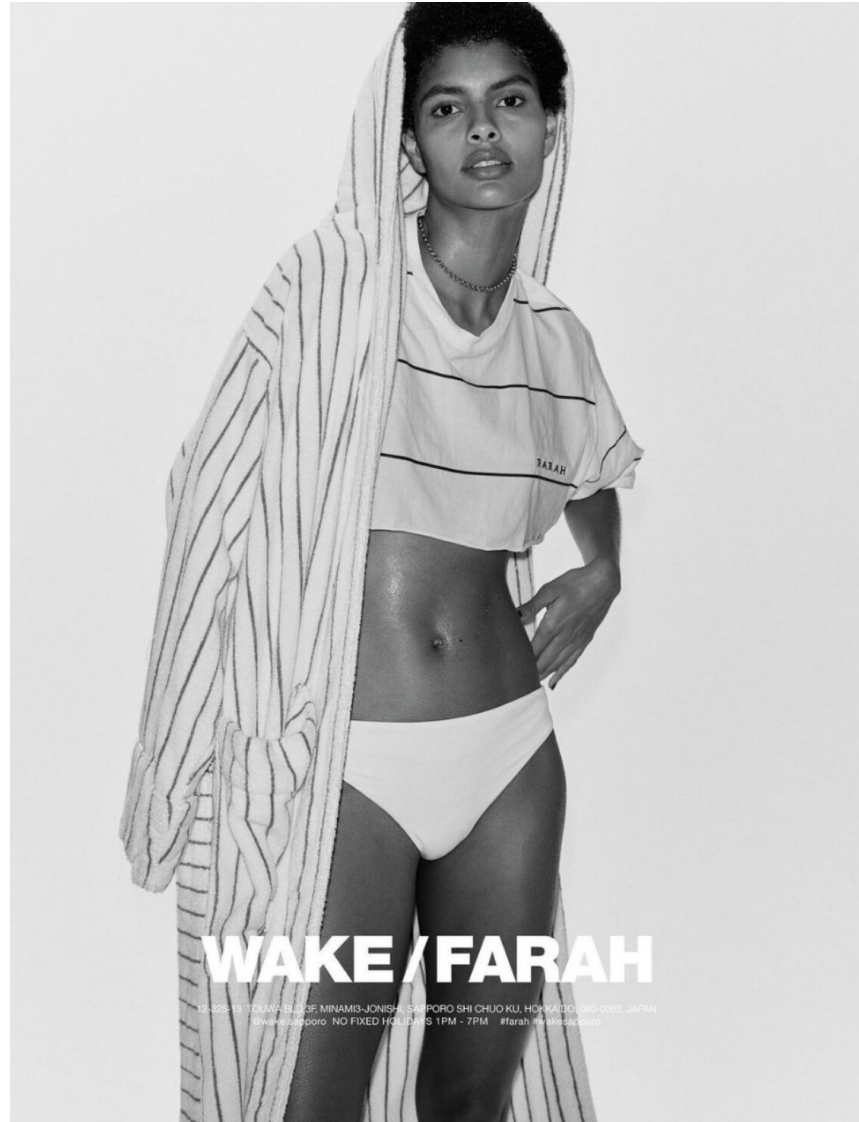

Mariana Pardino

HEIGHT 5' 9" BUST 32" WAIST 24" HIPS 35"
SHOES 9 HAIR BLACK EYES BROWN

Mariana Pardino

HEIGHT 5' 9" BUST 32" WAIST 24" HIPS 35"
SHOES 9 HAIR BLACK EYES BROWN

Mariana Pardino

HEIGHT 5' 9" BUST 32" WAIST 24" HIPS 35"
SHOES 9 HAIR BLACK EYES BROWN