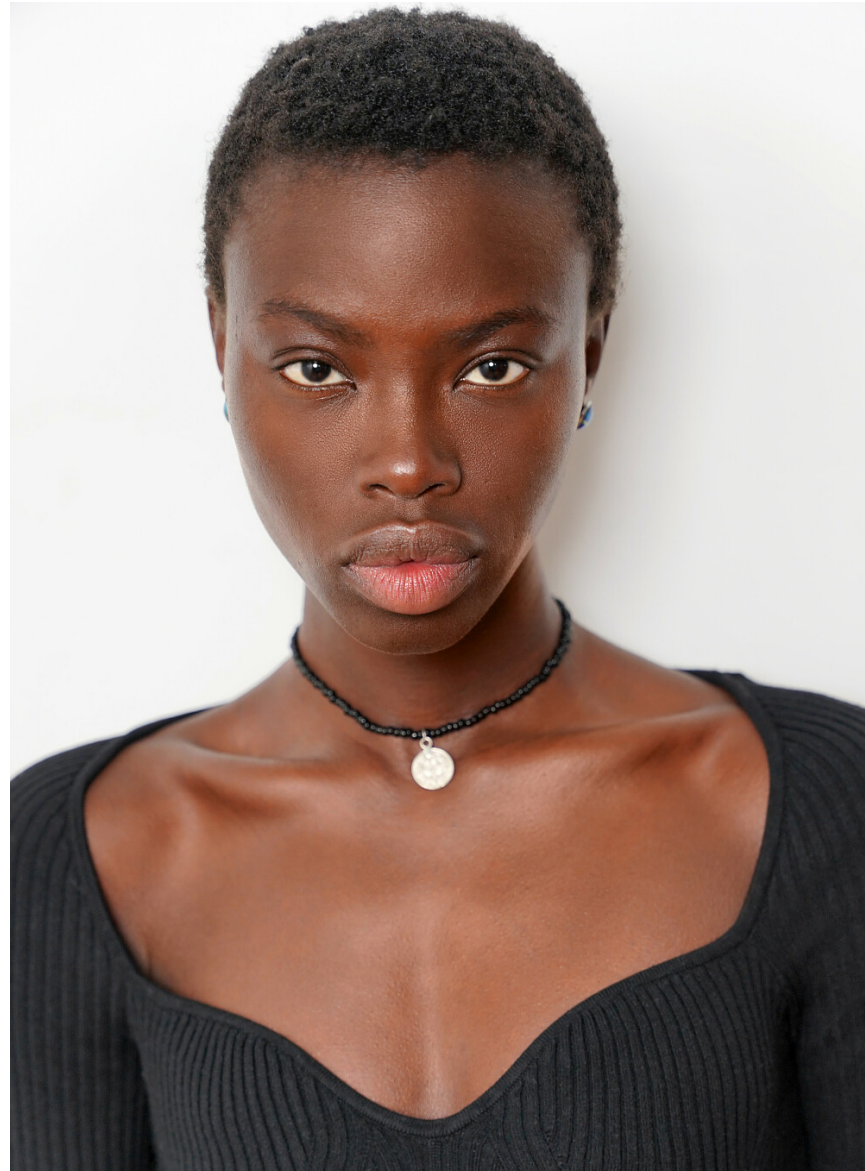

# Dija

HEIGHT 5' 11½" BUST 32½" WAIST 24½" HIPS 38½"  
SHOES 9 HAIR BLACK EYES BROWN