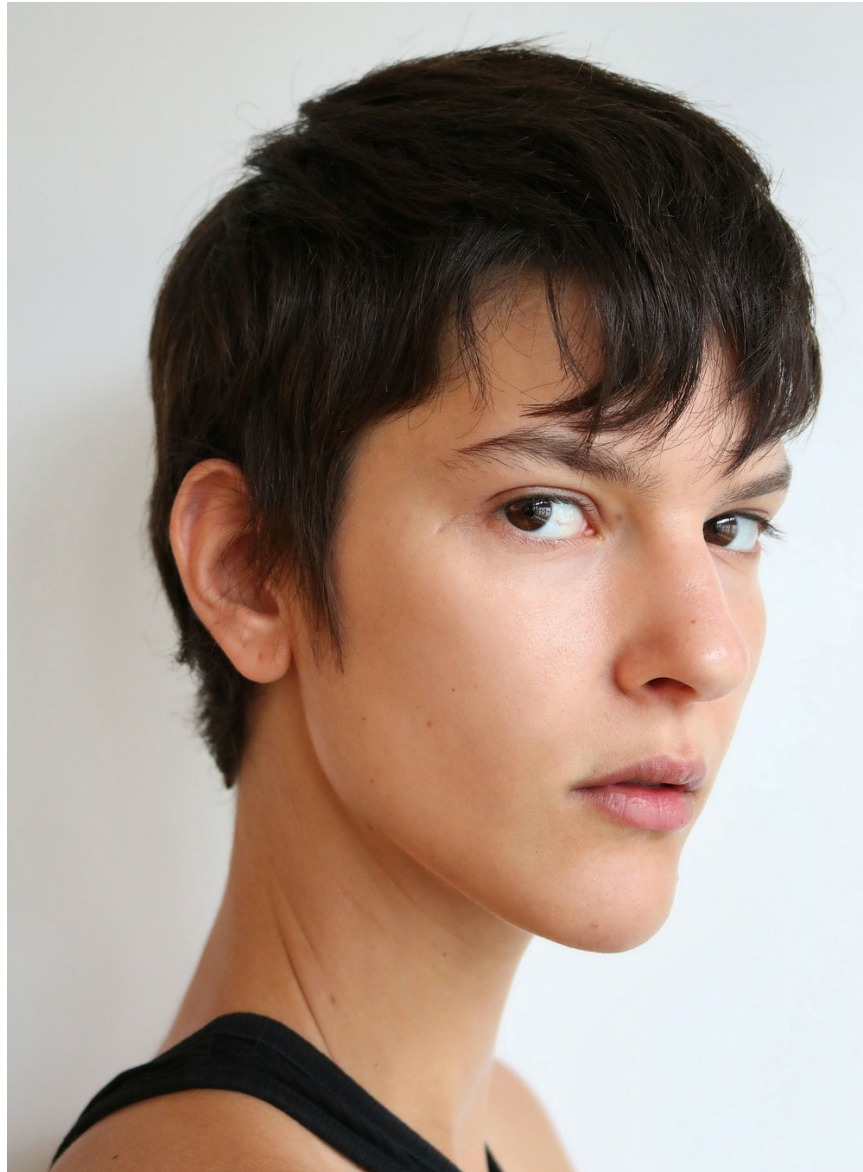

Romi

HEIGHT 5' 10" BUST 31½" WAIST 23½" HIPS 35"
SHOES 8 HAIR BROWN EYES BROWN

Romi

HEIGHT 5' 10" BUST 31½" WAIST 23½" HIPS 35"
SHOES 8 HAIR BROWN EYES BROWN

Romi

HEIGHT 5' 10" BUST 31½" WAIST 23½" HIPS 35"
SHOES 8 HAIR BROWN EYES BROWN