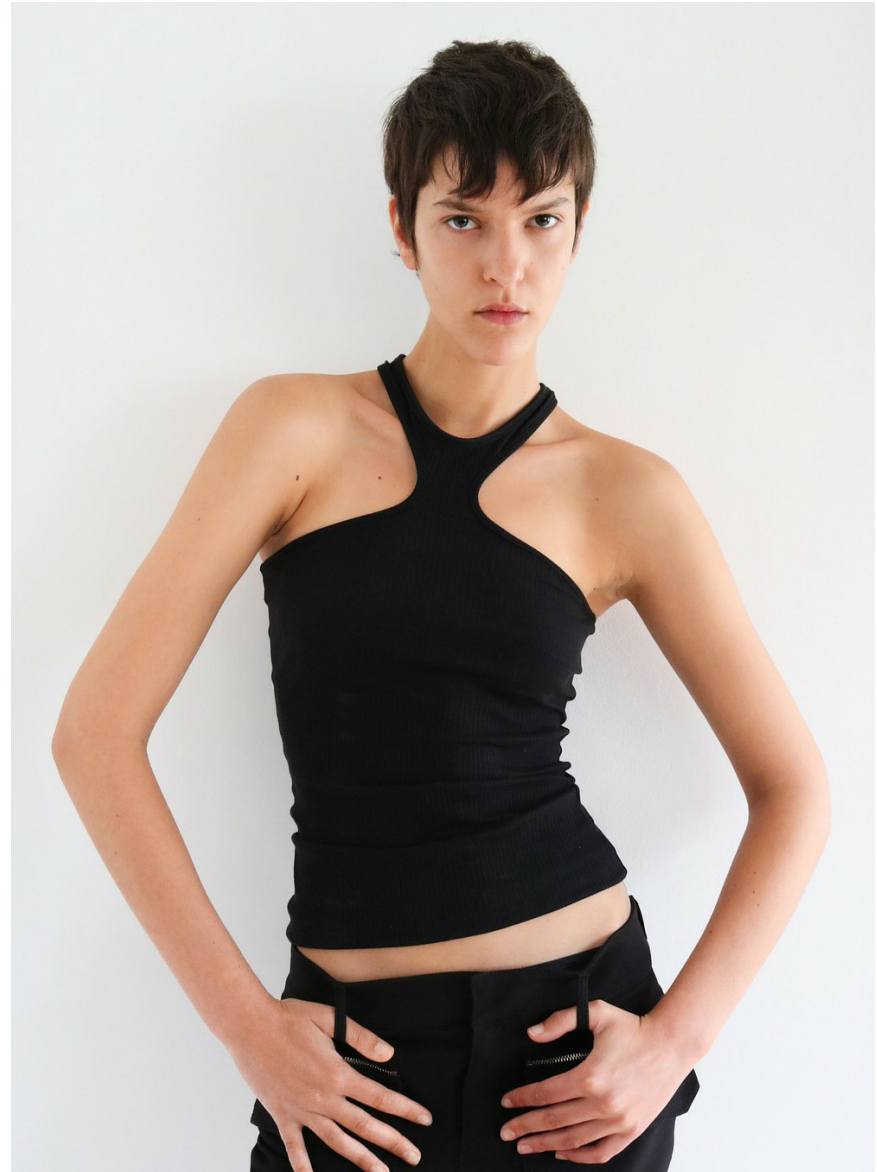

Romi

HEIGHT 5' 10" BUST 31½" WAIST 23½" HIPS 35"
SHOES 8 HAIR BROWN EYES BROWN

Romi

HEIGHT 5' 10" BUST 31½" WAIST 23½" HIPS 35"
SHOES 8 HAIR BROWN EYES BROWN

Romi

HEIGHT 5' 10" BUST 31½" WAIST 23½" HIPS 35"
SHOES 8 HAIR BROWN EYES BROWN