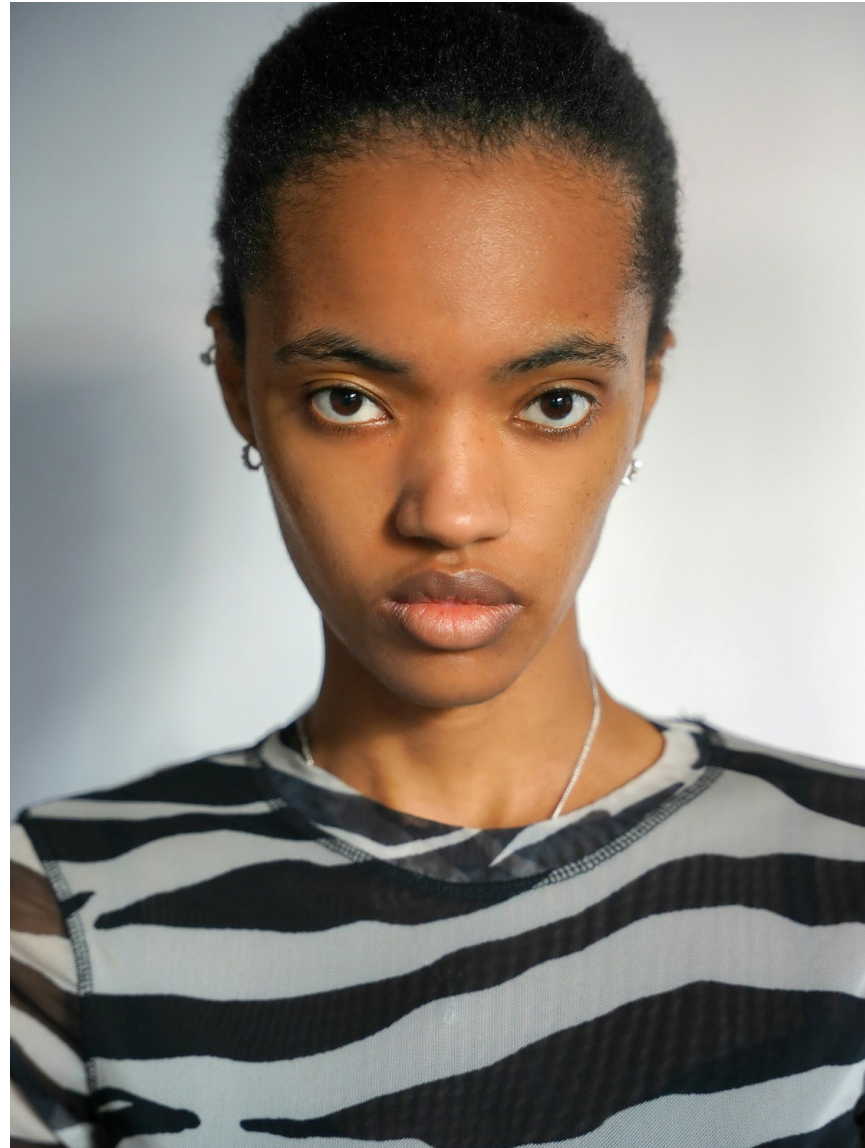

Havana

HEIGHT 5' 9½" BUST 32" WAIST 26" HIPS 35"
SHOES 9 HAIR BLACK EYES BROWN

Havana

HEIGHT 5' 9½" BUST 32" WAIST 26" HIPS 35"
SHOES 9 HAIR BLACK EYES BROWN

Havana

HEIGHT 5' 9½" BUST 32" WAIST 26" HIPS 35"
SHOES 9 HAIR BLACK EYES BROWN

Havana

HEIGHT 5' 9½" BUST 32" WAIST 26" HIPS 35"
SHOES 9 HAIR BLACK EYES BROWN

Havana

HEIGHT 5' 9½" BUST 32" WAIST 26" HIPS 35"
SHOES 9 HAIR BLACK EYES BROWN