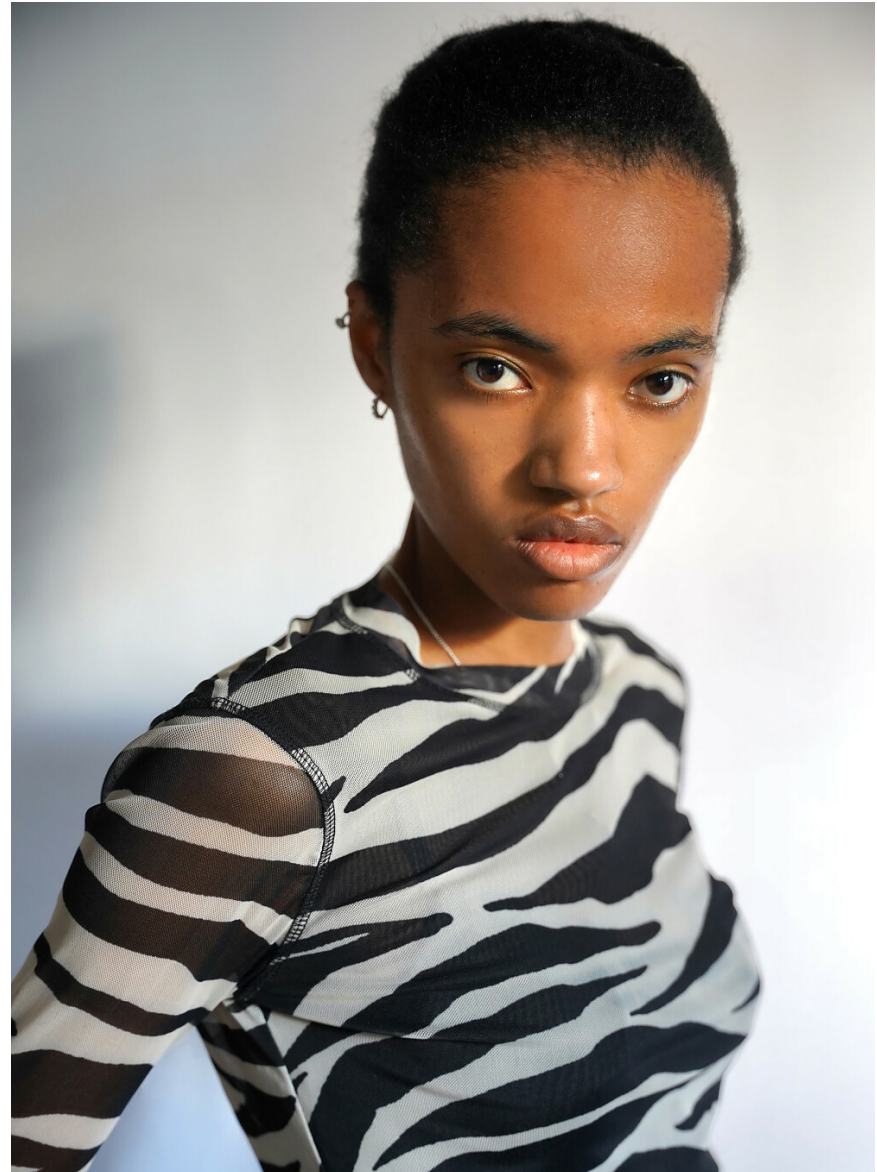

Havana

HEIGHT 5' 9½" BUST 32" WAIST 26" HIPS 35"
SHOES 9 HAIR BLACK EYES BROWN

Havana

HEIGHT 5' 9½" BUST 32" WAIST 26" HIPS 35"
SHOES 9 HAIR BLACK EYES BROWN

Havana

HEIGHT 5' 9½" BUST 32" WAIST 26" HIPS 35"
SHOES 9 HAIR BLACK EYES BROWN

Havana

HEIGHT 5' 9½" BUST 32" WAIST 26" HIPS 35"
SHOES 9 HAIR BLACK EYES BROWN

Havana

HEIGHT 5' 9½" BUST 32" WAIST 26" HIPS 35"
SHOES 9 HAIR BLACK EYES BROWN