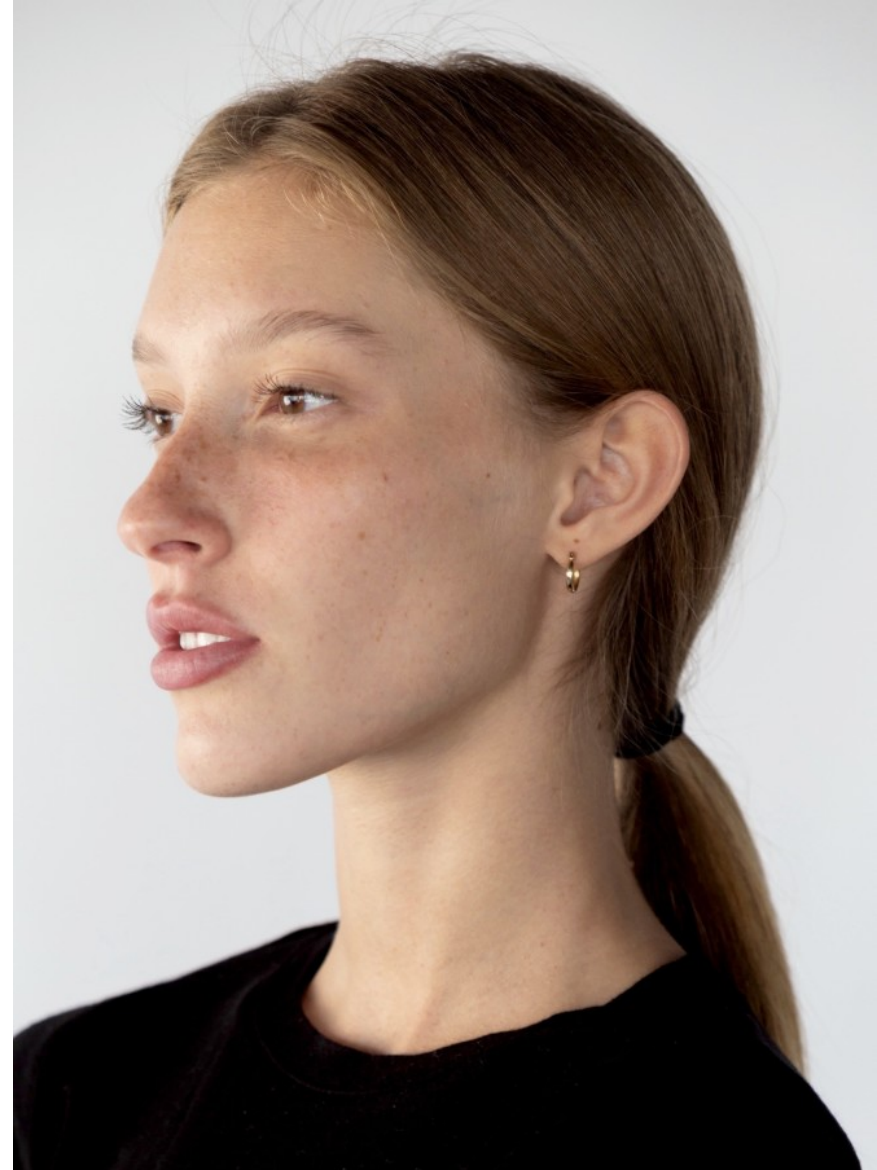

Fer Zilio

HEIGHT 5' 9½" BUST 32½" WAIST 23½" HIPS 35½"
SHOES 7 HAIR DARK BLOND EYES BROWN

Fer Zilio

HEIGHT 5' 9½" BUST 32½" WAIST 23½" HIPS 35½"
SHOES 7 HAIR DARK BLOND EYES BROWN

Fer Zilio

HEIGHT 5' 9½" BUST 32½" WAIST 23½" HIPS 35½"
SHOES 7 HAIR DARK BLOND EYES BROWN