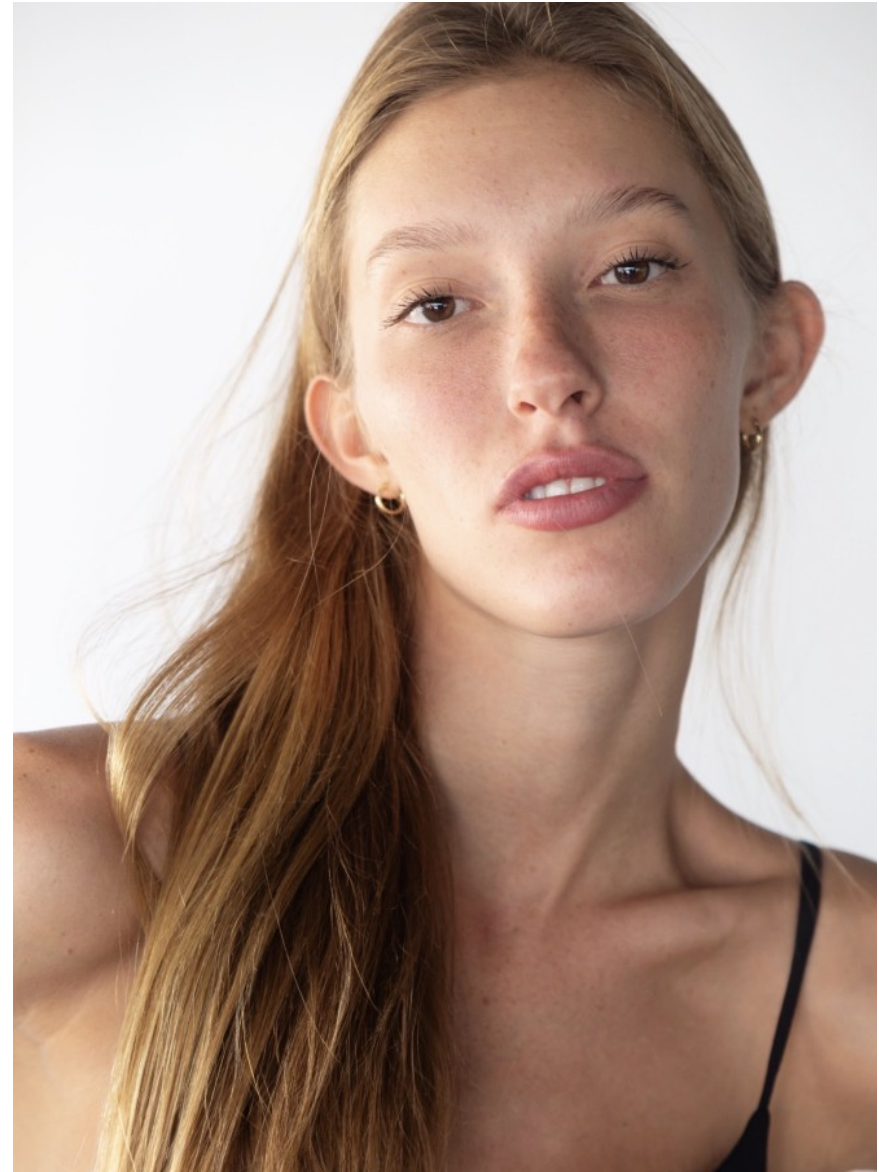

Fernanda

HEIGHT 5' 9½" BUST 32½" WAIST 23½" HIPS 35½"
SHOES 7 HAIR DARK BLOND EYES BROWN