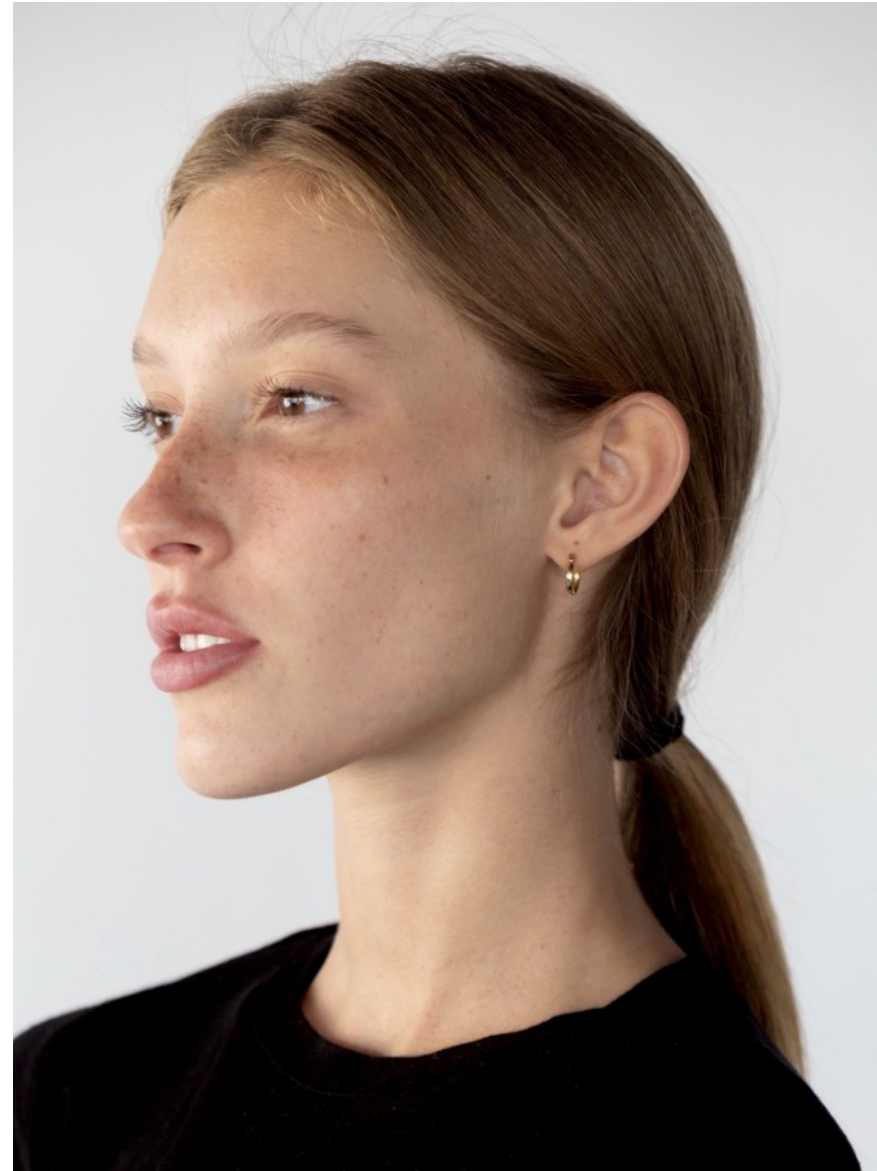

# Fernanda

HEIGHT 5' 9½" BUST 32½" WAIST 23½" HIPS 35½"  
SHOES 7 HAIR DARK BLOND EYES BROWN