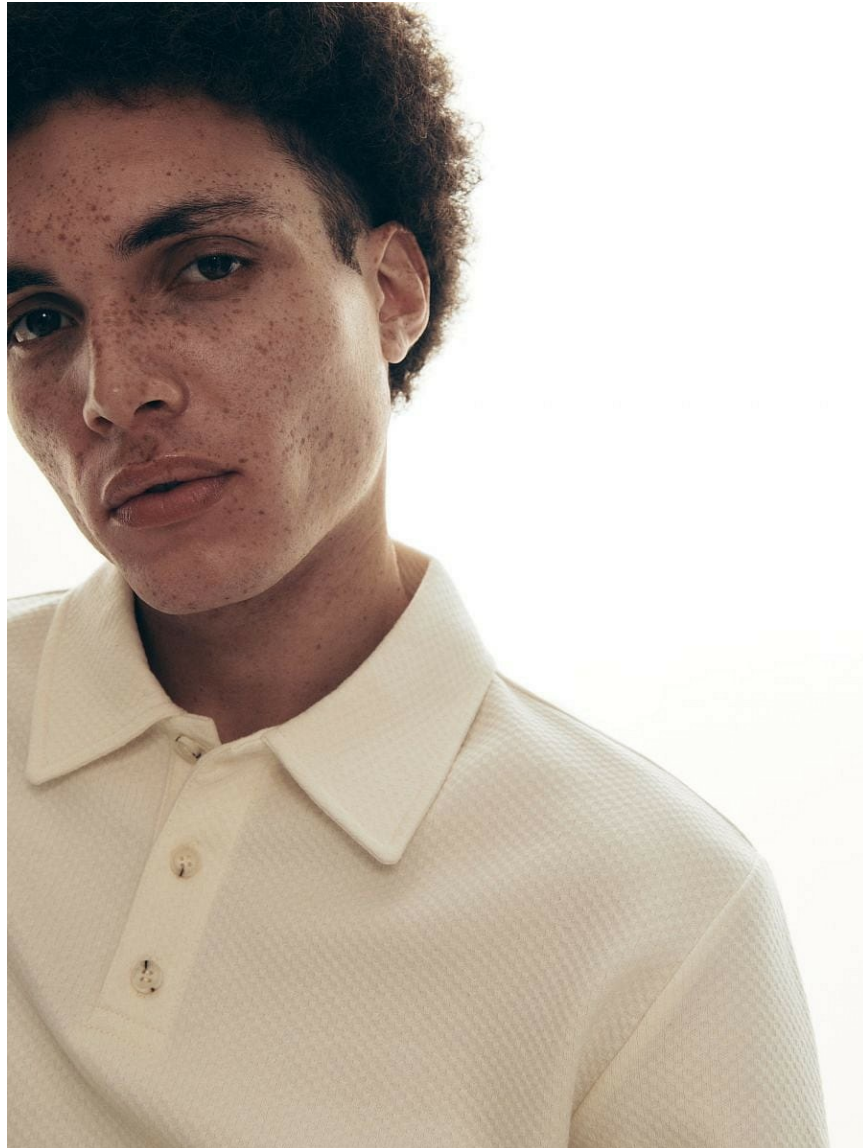

# Jordan M-Bang

HEIGHT 6' 1½" CHEST 33½" WAIST 29½" HIPS 35½"  
SHOES 9 HAIR BROWN EYES HAZEL