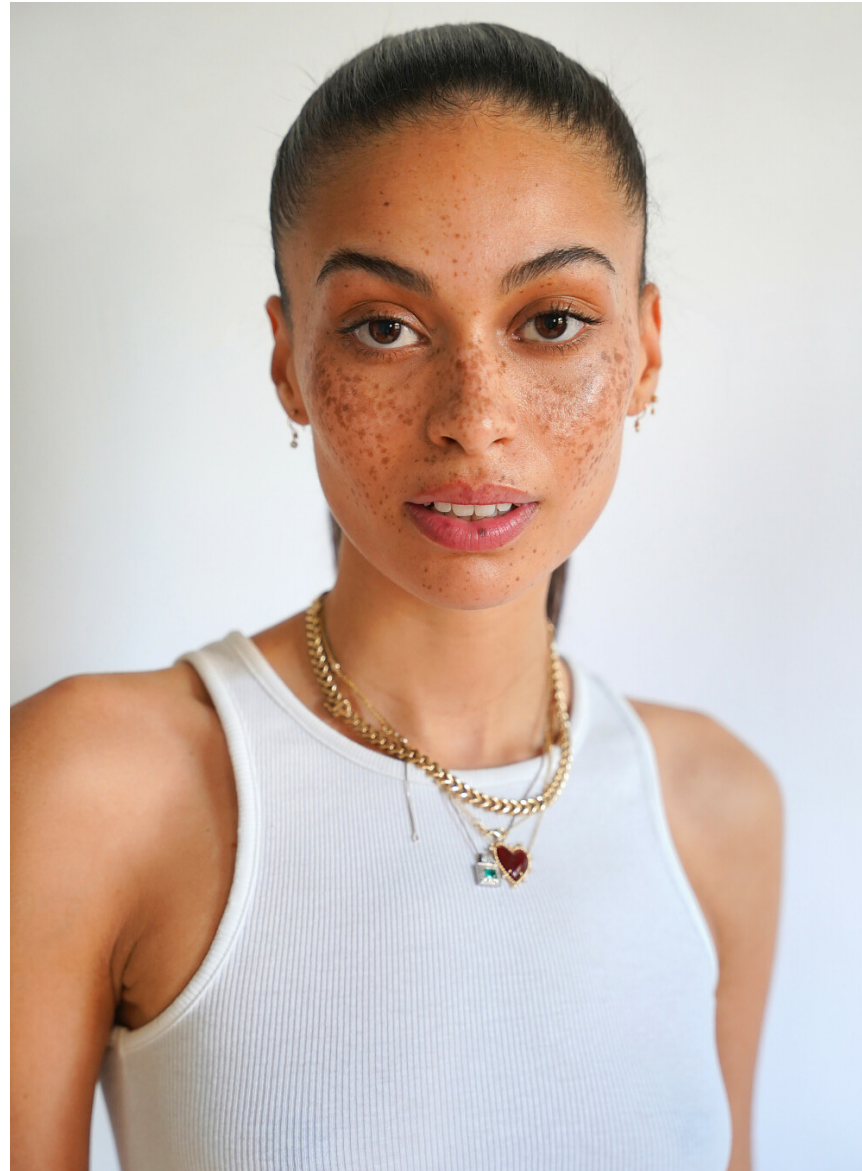

# Janelle

HEIGHT 5' 8"   BUST 32"   WAIST 25"   HIPS 35½"  
SHOES 8   HAIR BLACK   EYES BROWN