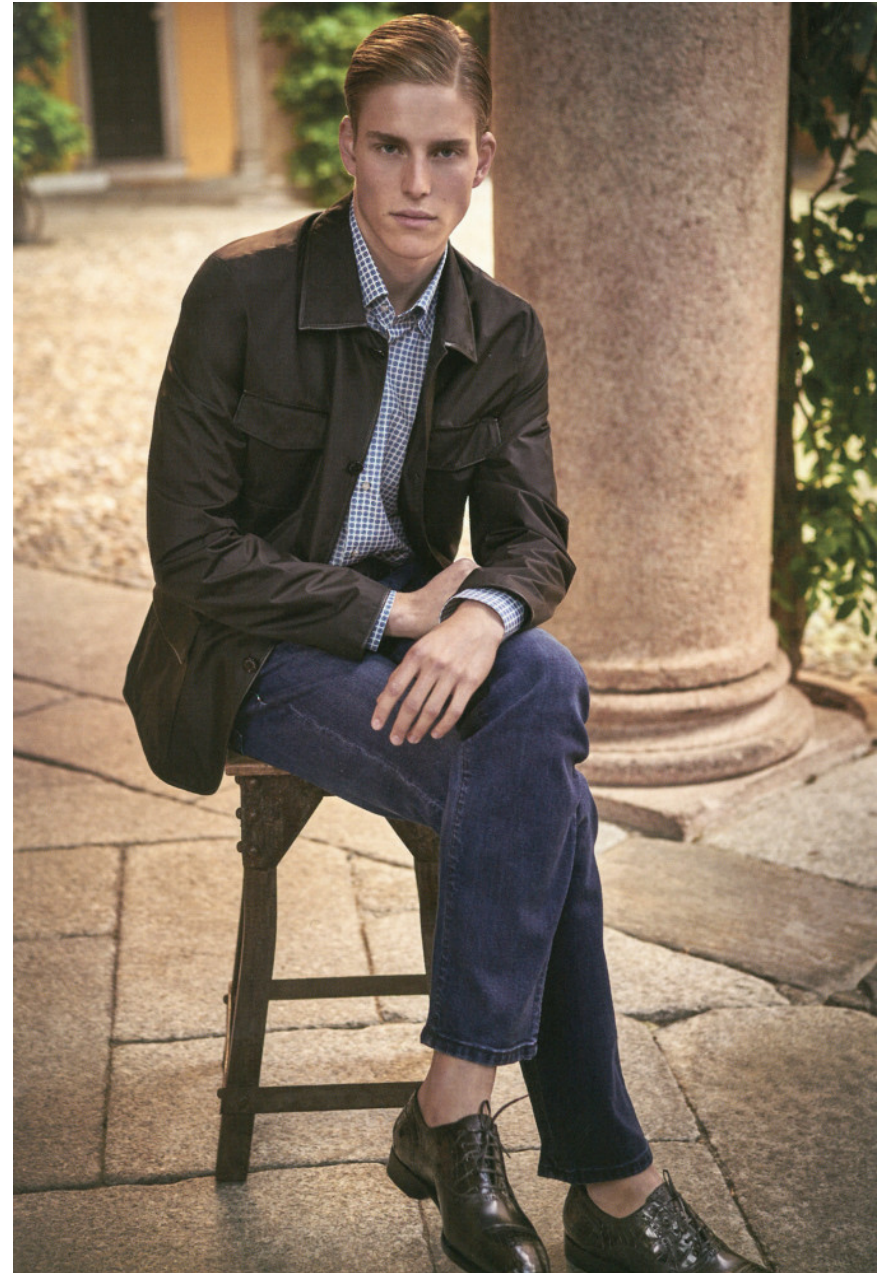

Ben Aston

HEIGHT 6' 1½" CHEST 40" WAIST 33"
SHOES 11 HAIR BLOND EYES BLUE

020 3696 9911