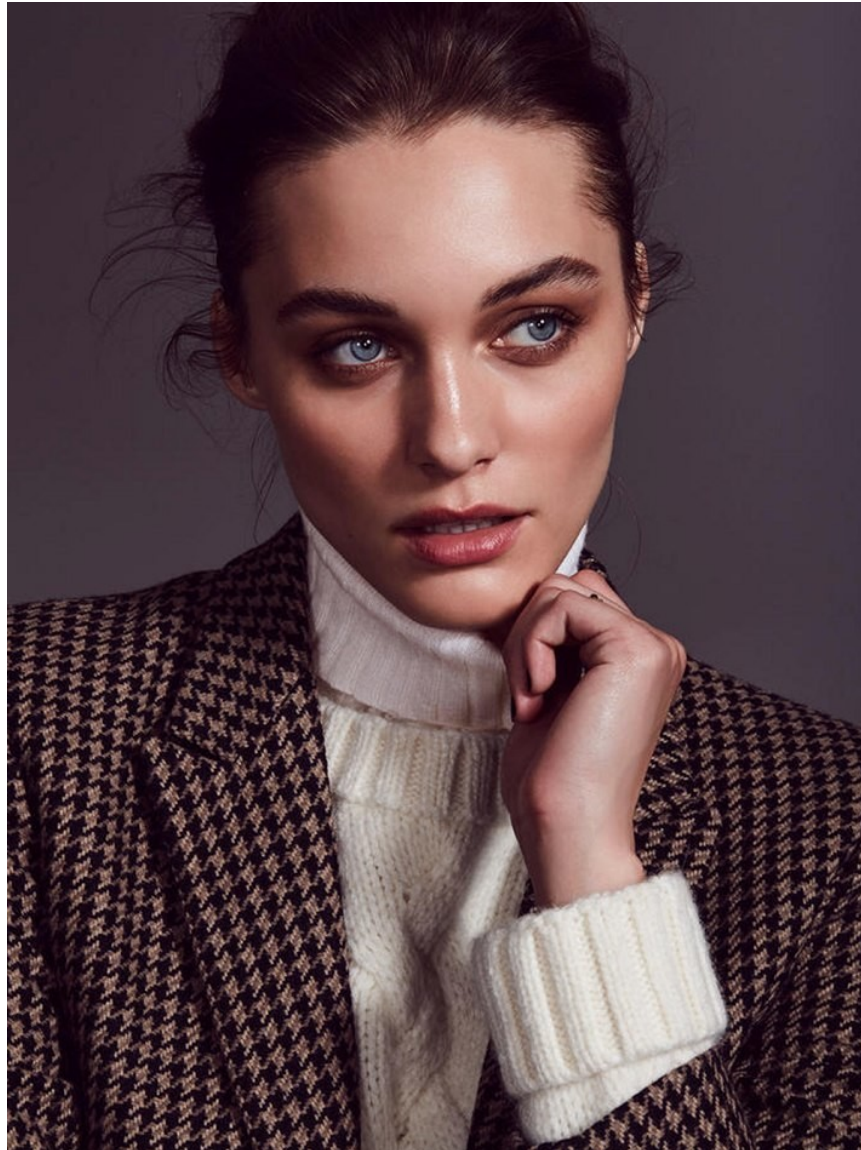

Leoni Hoeller

HEIGHT 5' 9½" BUST 32" WAIST 24" HIPS 36"
SHOES 7 HAIR BROWN EYES BLUE