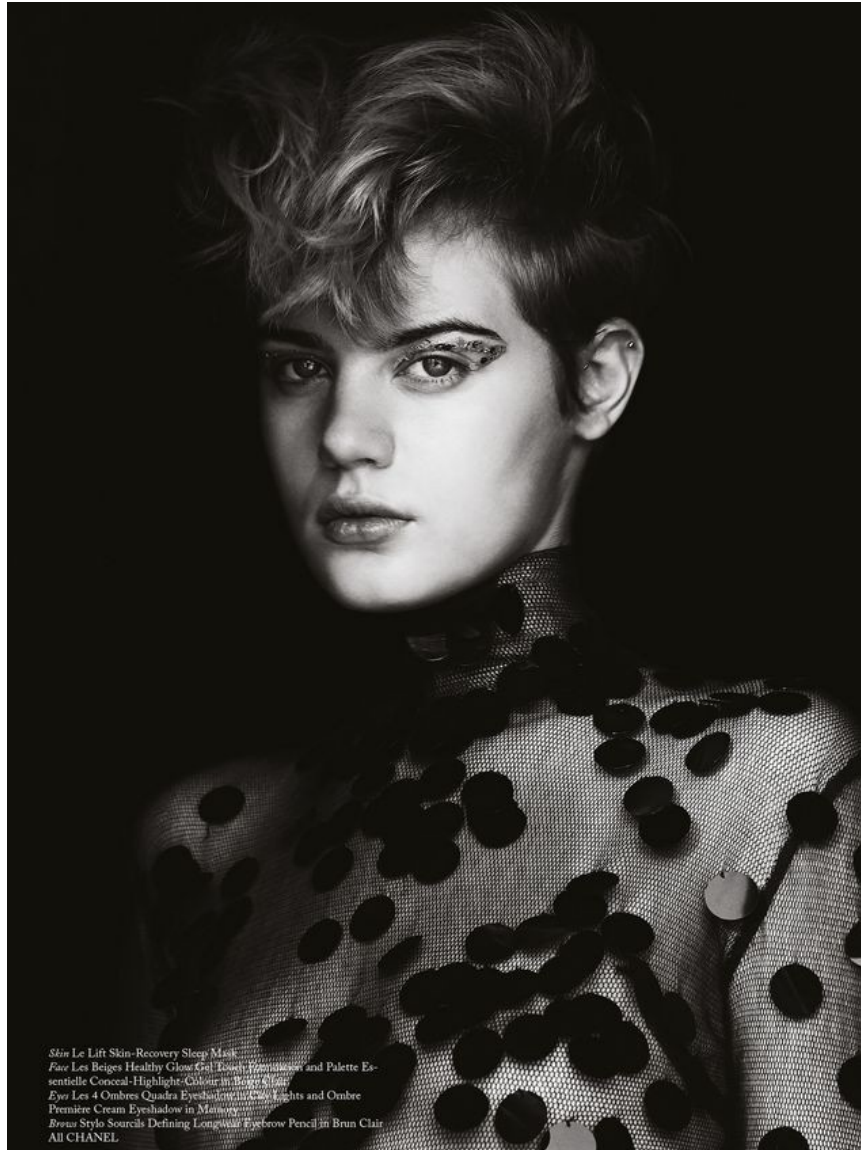

Celine Bouly

HEIGHT 5' 11" BUST 30" WAIST 24" HIPS 34"
SHOES 9 HAIR BLOND EYES BLUE

Top CHANEL
Trousers STELLA MCCARTNEY