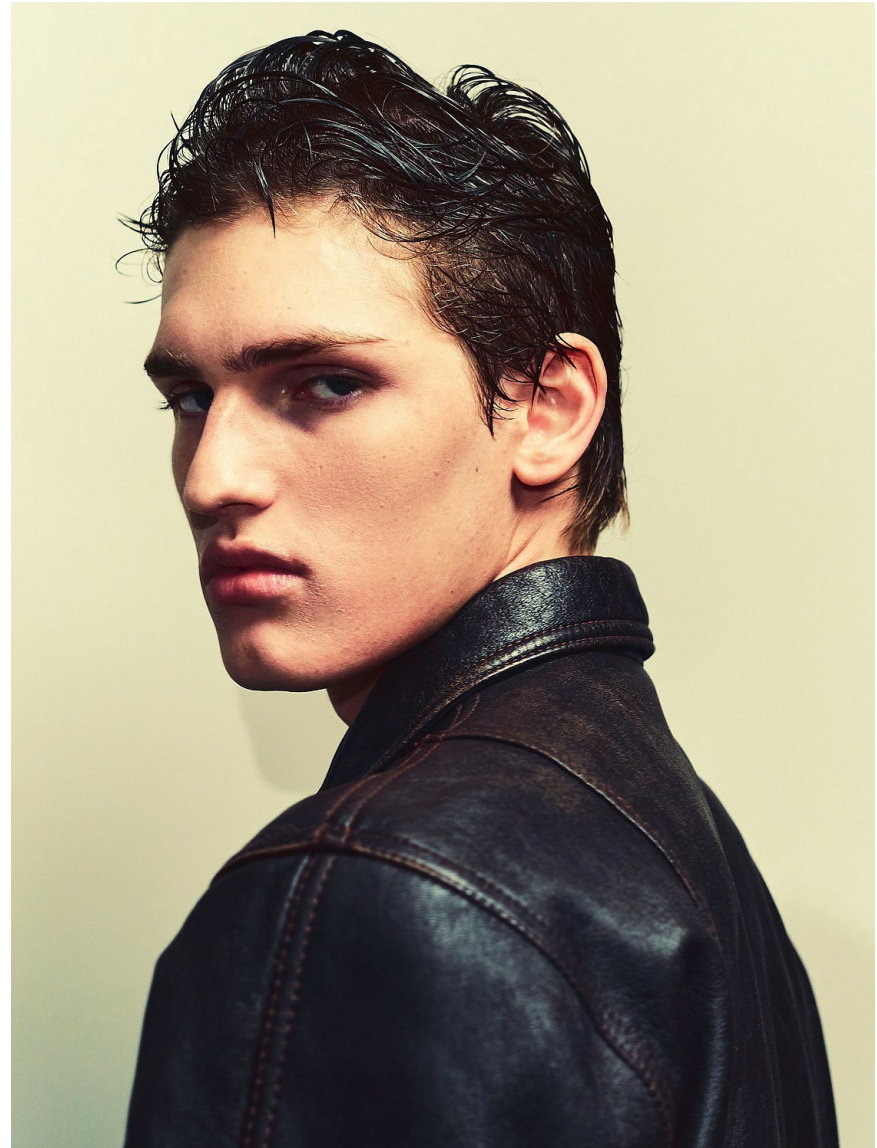

Alejo

HEIGHT 6' 1½" CHEST 37" WAIST 28½" HIPS 37"
SHOES 9 HAIR LIGHT BROWN EYES BLUE

Alejo

HEIGHT 6' 1½" CHEST 37" WAIST 28½" HIPS 37"
SHOES 9 HAIR LIGHT BROWN EYES BLUE

Alejo

HEIGHT 6' 1½" CHEST 37" WAIST 28½" HIPS 37"
SHOES 9 HAIR LIGHT BROWN EYES BLUE