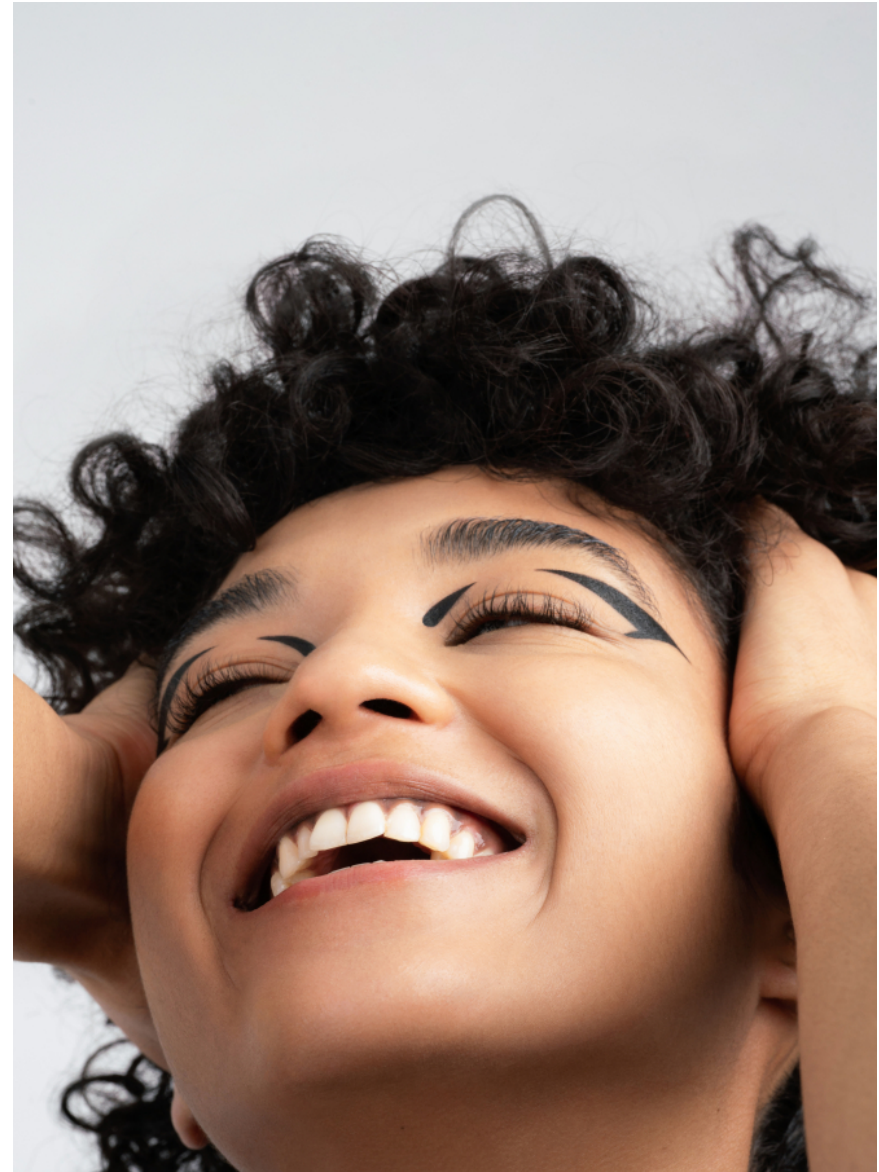

Sana Azim

HEIGHT 5' 8" BUST 32" WAIST 24½" HIPS 35½"
SHOES 9½ HAIR BROWN EYES BROWN

Sana Azim

HEIGHT 5' 8" BUST 32" WAIST 24½" HIPS 35½"
SHOES 9½ HAIR BROWN EYES BROWN

Sana Azim

HEIGHT 5' 8" BUST 32" WAIST 24½" HIPS 35½"
SHOES 9½ HAIR BROWN EYES BROWN