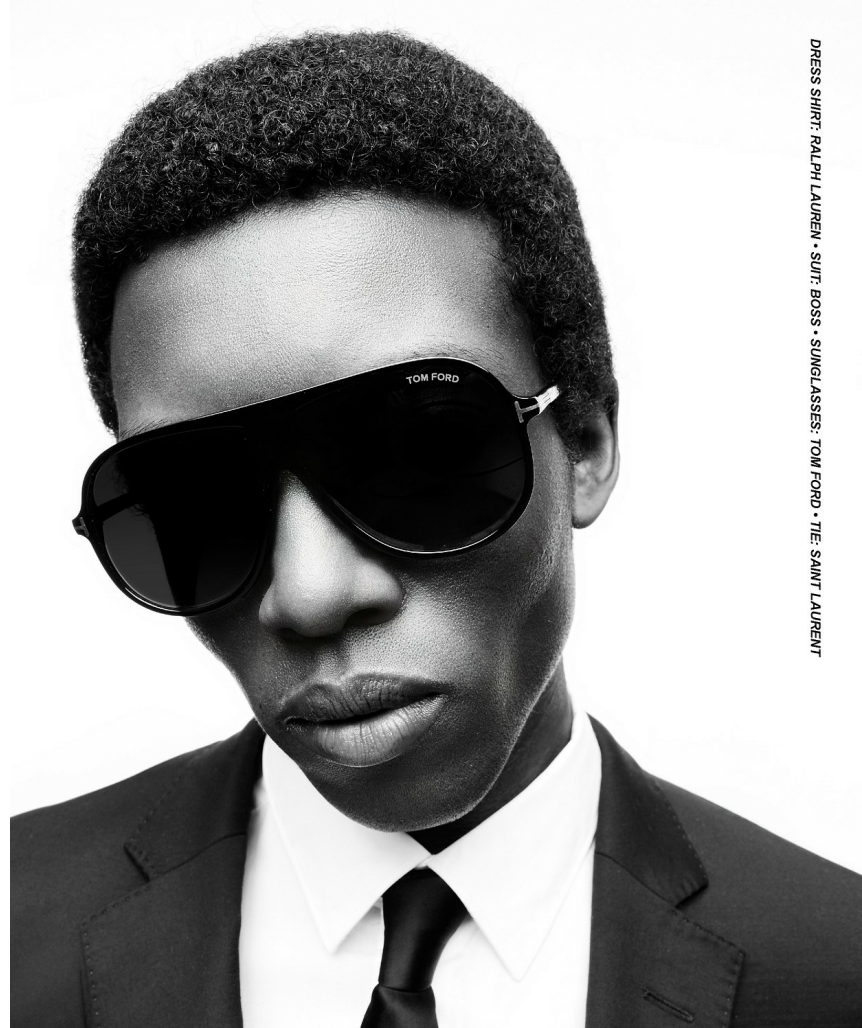

Jean-Luc Joseph

HEIGHT 6' 2" CHEST 37½" WAIST 30½" HIPS 34½"
SHOES 12 HAIR BLACK EYES BROWN

DRESS SHIRT: RALPH LAUREN • SUIT: BOSS • SUNGLASSES: TOM FORD • TIE: SAINT LAURENT

Jean-Luc Joseph

HEIGHT 6' 2" CHEST 37½" WAIST 30½" HIPS 34½"
SHOES 12 HAIR BLACK EYES BROWN

Jean-Luc Joseph

HEIGHT 6' 2" CHEST 37½" WAIST 30½" HIPS 34½"
SHOES 12 HAIR BLACK EYES BROWN

Jean-Luc Joseph

HEIGHT 6' 2" CHEST 37½" WAIST 30½" HIPS 34½"
SHOES 12 HAIR BLACK EYES BROWN

Jean-Luc Joseph

HEIGHT 6' 2" CHEST 37½" WAIST 30½" HIPS 34½"
SHOES 12 HAIR BLACK EYES BROWN

Jean-Luc Joseph

HEIGHT 6' 2" CHEST 37½" WAIST 30½" HIPS 34½"
SHOES 12 HAIR BLACK EYES BROWN