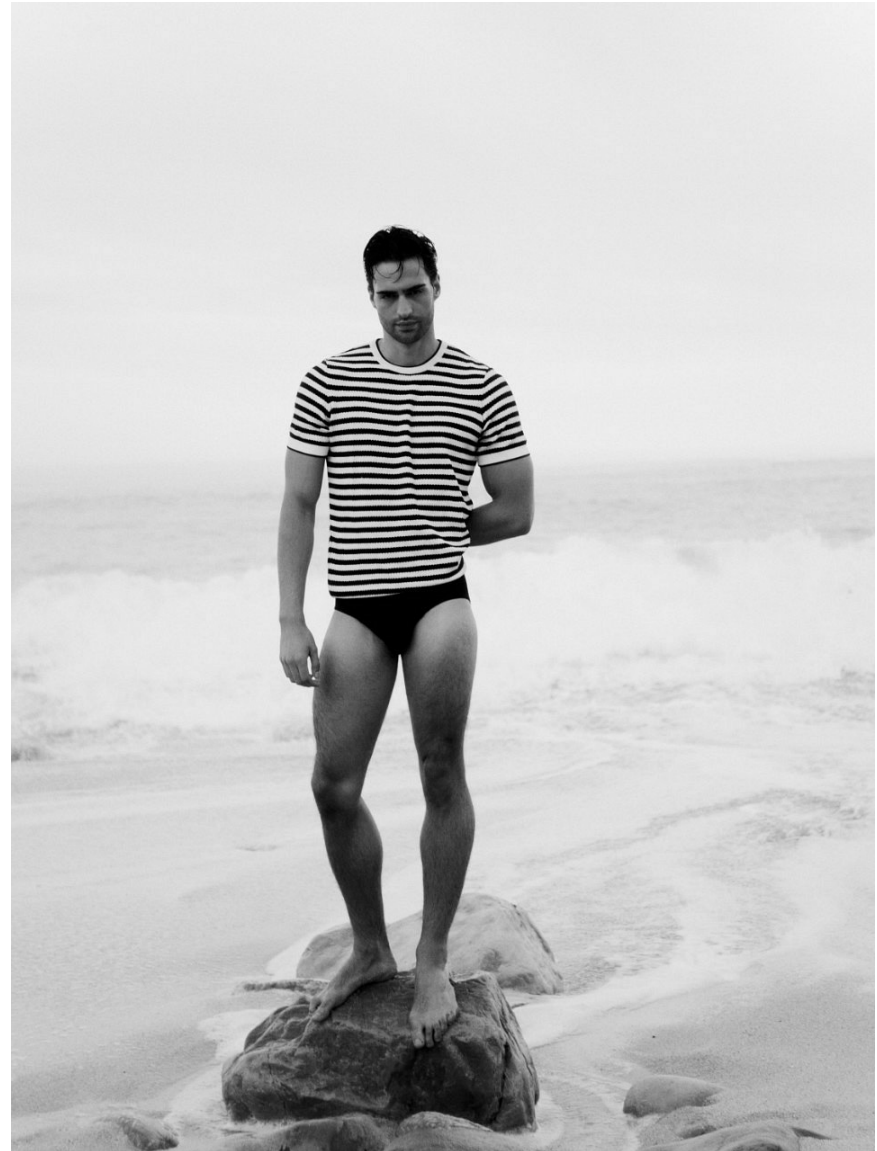

Oliver Jacobs

HEIGHT 6' 2"   CHEST 37½"   WAIST 32"
SHOES 10½   HAIR BROWN   EYES BROWN