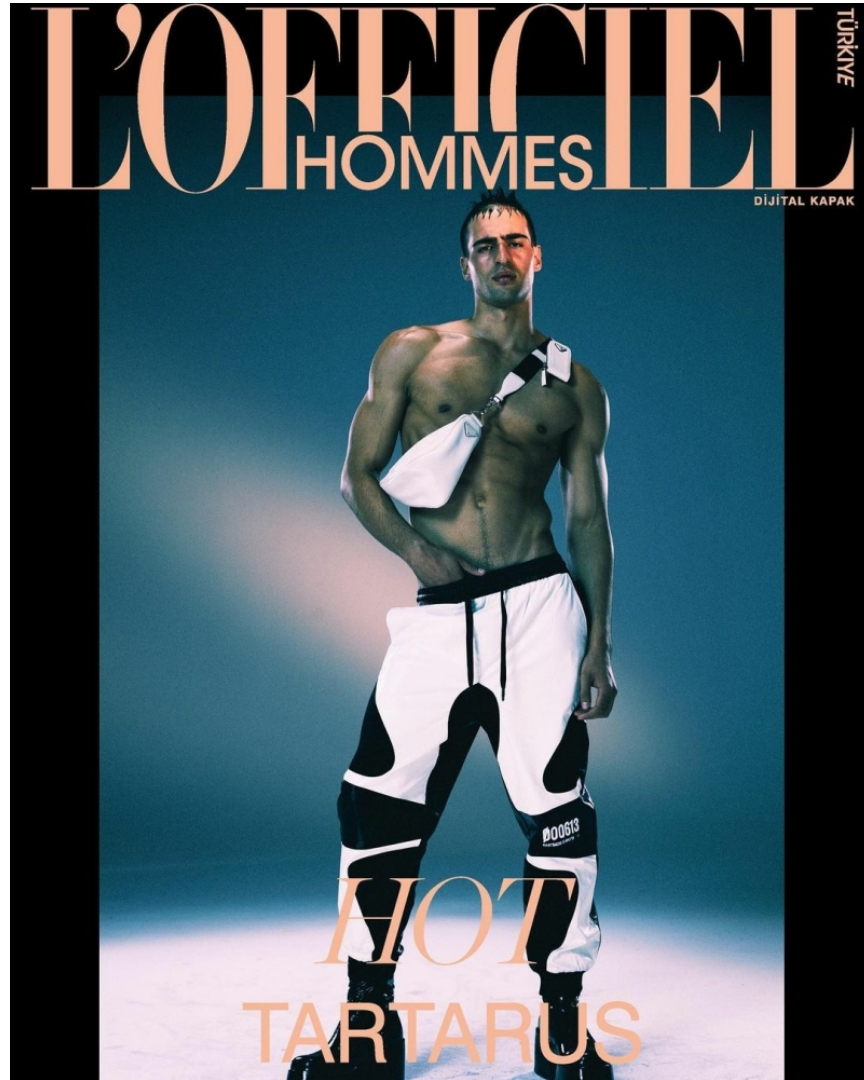

# Oliver Jacobs

HEIGHT 6' 2"   CHEST 37½"   WAIST 32"  
SHOES 10½   HAIR BROWN   EYES BROWN