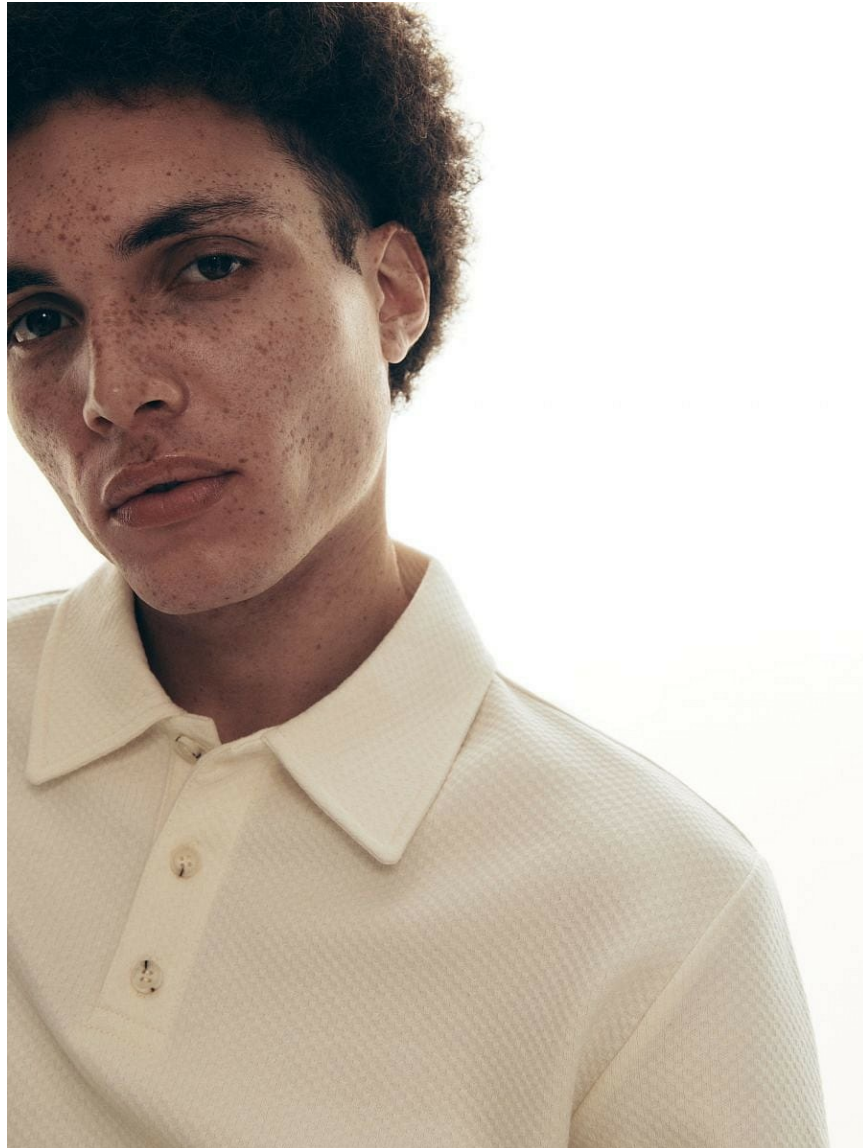

Jordan M-Bang

HEIGHT 6' 1½" CHEST 33½" WAIST 29½" HIPS 35½"
SHOES 9 HAIR BROWN EYES HAZEL

Jordan M-Bang

HEIGHT 6' 1½" CHEST 33½" WAIST 29½" HIPS 35½"
SHOES 9 HAIR BROWN EYES HAZEL

Jordan M-Bang

HEIGHT 6' 1½" CHEST 33½" WAIST 29½" HIPS 35½"
SHOES 9 HAIR BROWN EYES HAZEL