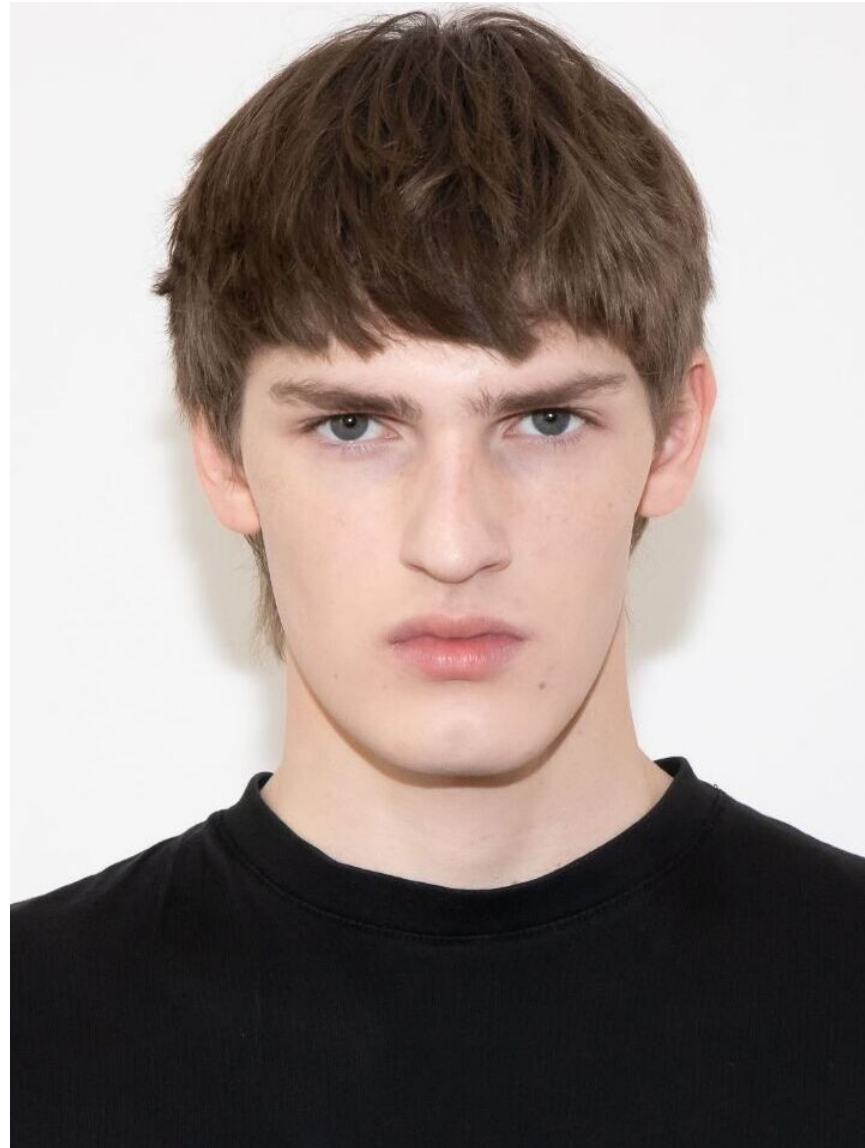

# Alejo

HEIGHT 6' 1½" CHEST 37" WAIST 28½" HIPS 37"  
SHOES 9 HAIR LIGHT BROWN EYES BLUE