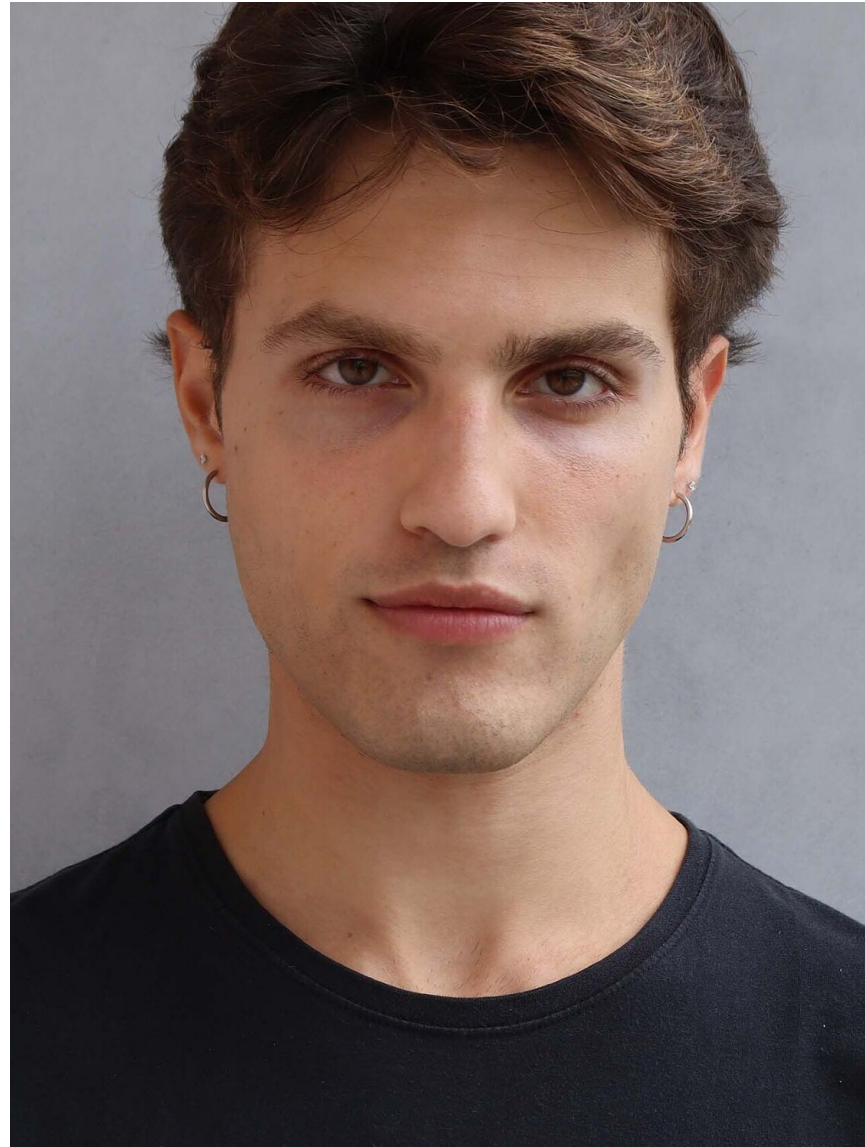

# Guilherme Blanco

HEIGHT 6' 3½"   CHEST 37"   WAIST 30½"   HIPS 38"  
SHOES 10   EYES HAZEL