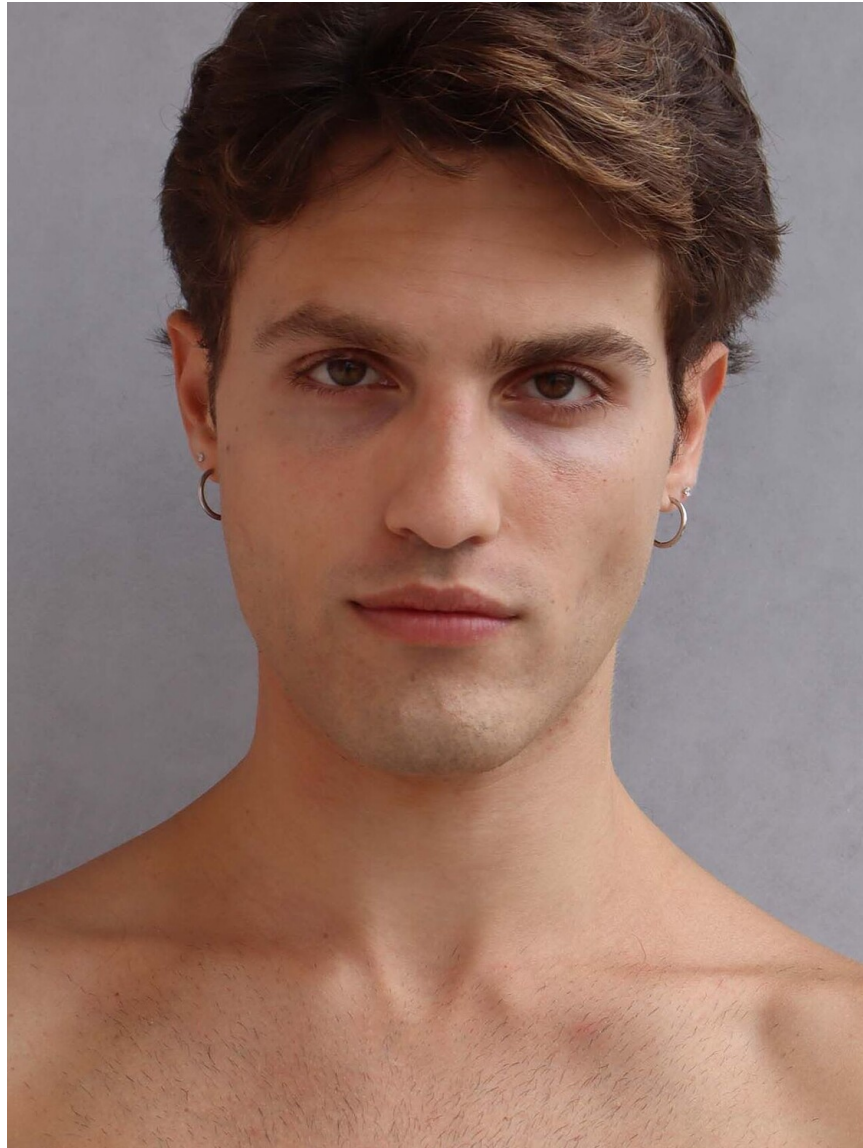

# Guilherme Blanco

HEIGHT 6' 3½"   CHEST 37"   WAIST 30½"   HIPS 38"  
SHOES 10   EYES HAZEL