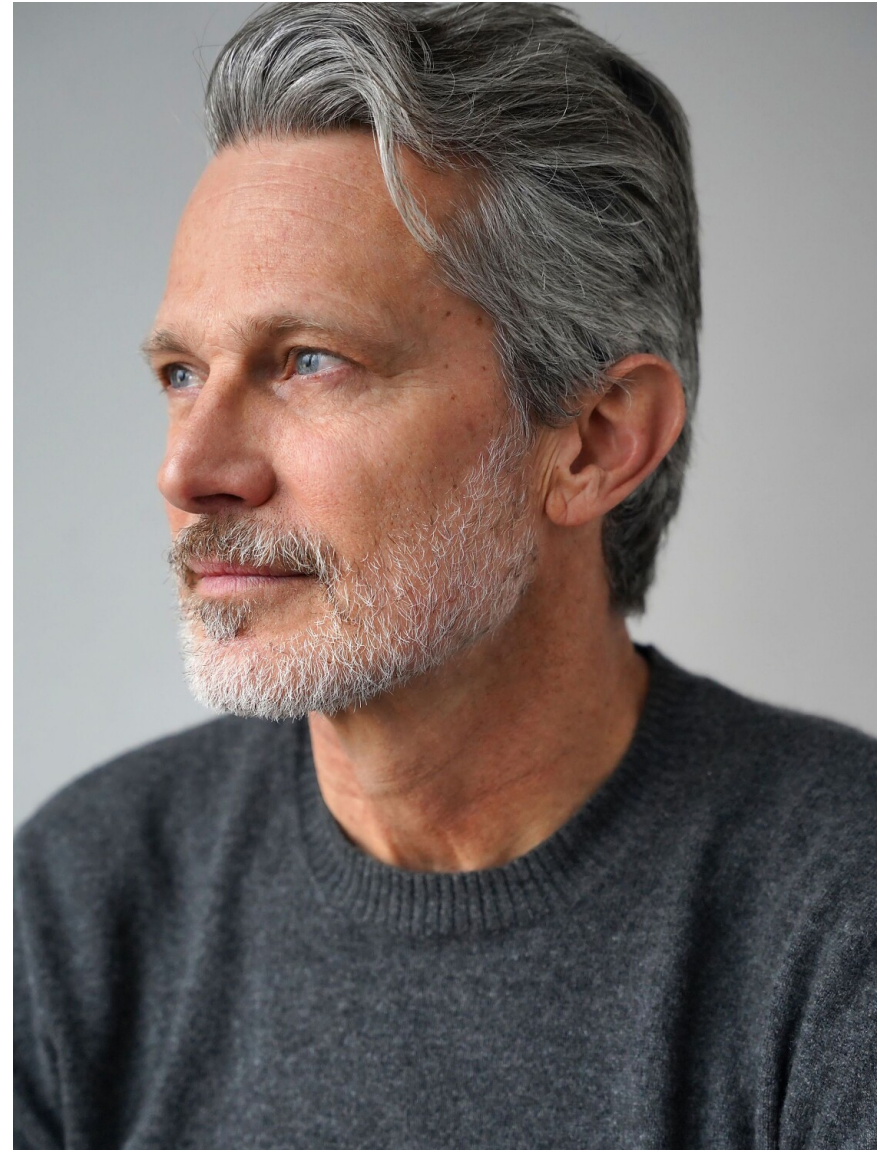

Chris Mosier

HEIGHT 6' 2" CHEST 40" WAIST 32"
SHOES 12 HAIR GREY EYES BLUE

Chris Mosier

HEIGHT 6' 2" CHEST 40" WAIST 32"
SHOES 12 HAIR GREY EYES BLUE

Chris Mosier

HEIGHT 6' 2" CHEST 40" WAIST 32"
SHOES 12 HAIR GREY EYES BLUE