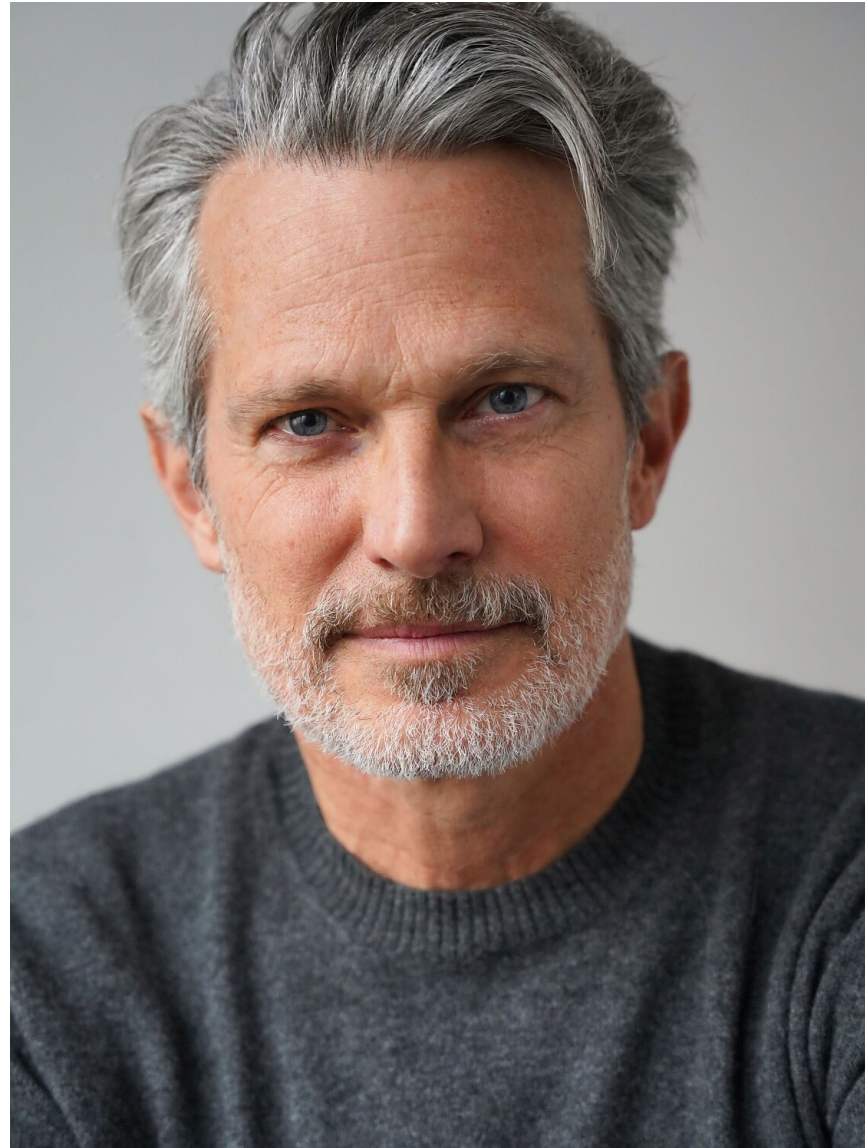

Chris Mosier

HEIGHT 6' 2" CHEST 40" WAIST 32"
SHOES 12 HAIR GREY EYES BLUE

Chris Mosier

HEIGHT 6' 2" CHEST 40" WAIST 32"
SHOES 12 HAIR GREY EYES BLUE

Chris Mosier

HEIGHT 6' 2" CHEST 40" WAIST 32"
SHOES 12 HAIR GREY EYES BLUE