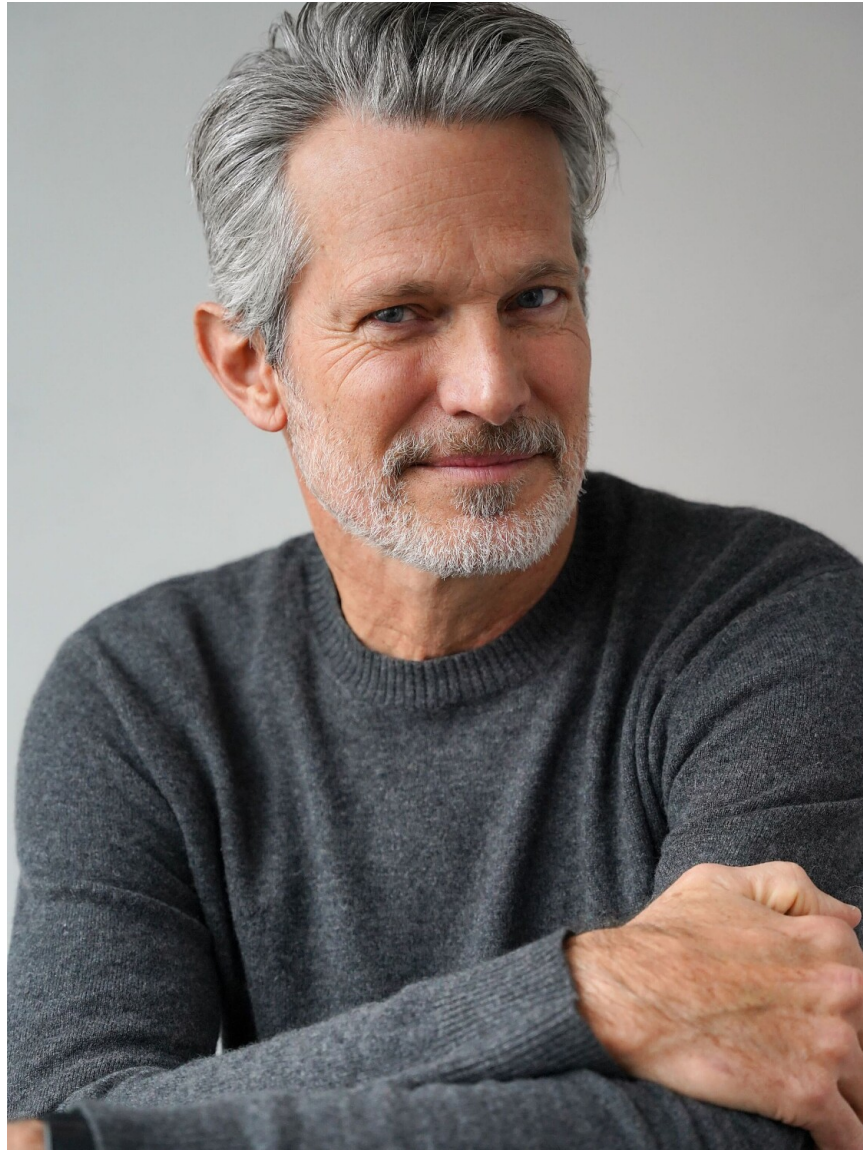

Chris Mosier

HEIGHT 6' 2" CHEST 40" WAIST 32"
SHOES 12 HAIR GREY EYES BLUE

Chris Mosier

HEIGHT 6' 2" CHEST 40" WAIST 32"
SHOES 12 HAIR GREY EYES BLUE

Chris Mosier

HEIGHT 6' 2" CHEST 40" WAIST 32"
SHOES 12 HAIR GREY EYES BLUE