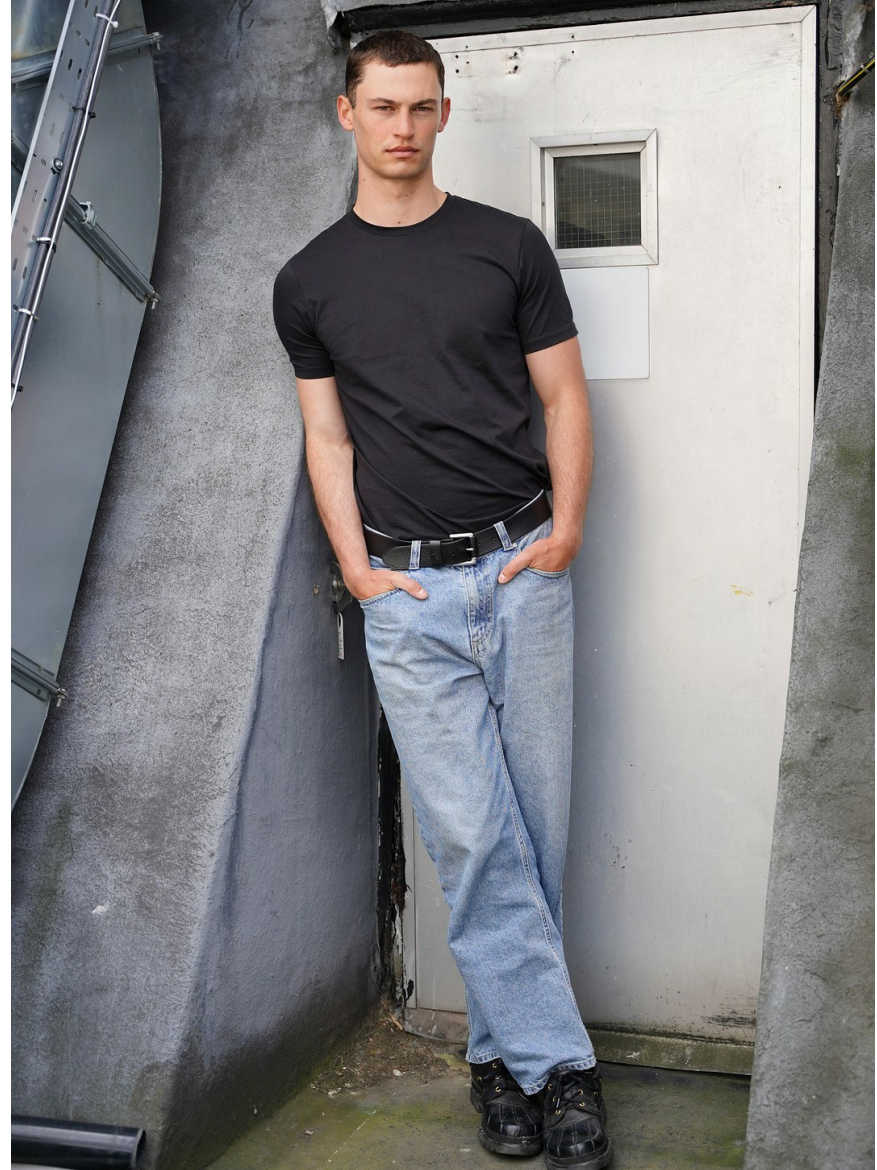

# Samuel Wilson

HEIGHT 6' 1½"   CHEST 37½"   WAIST 31"   HIPS 38"  
SHOES 11½   HAIR DARK BLOND   EYES HAZEL