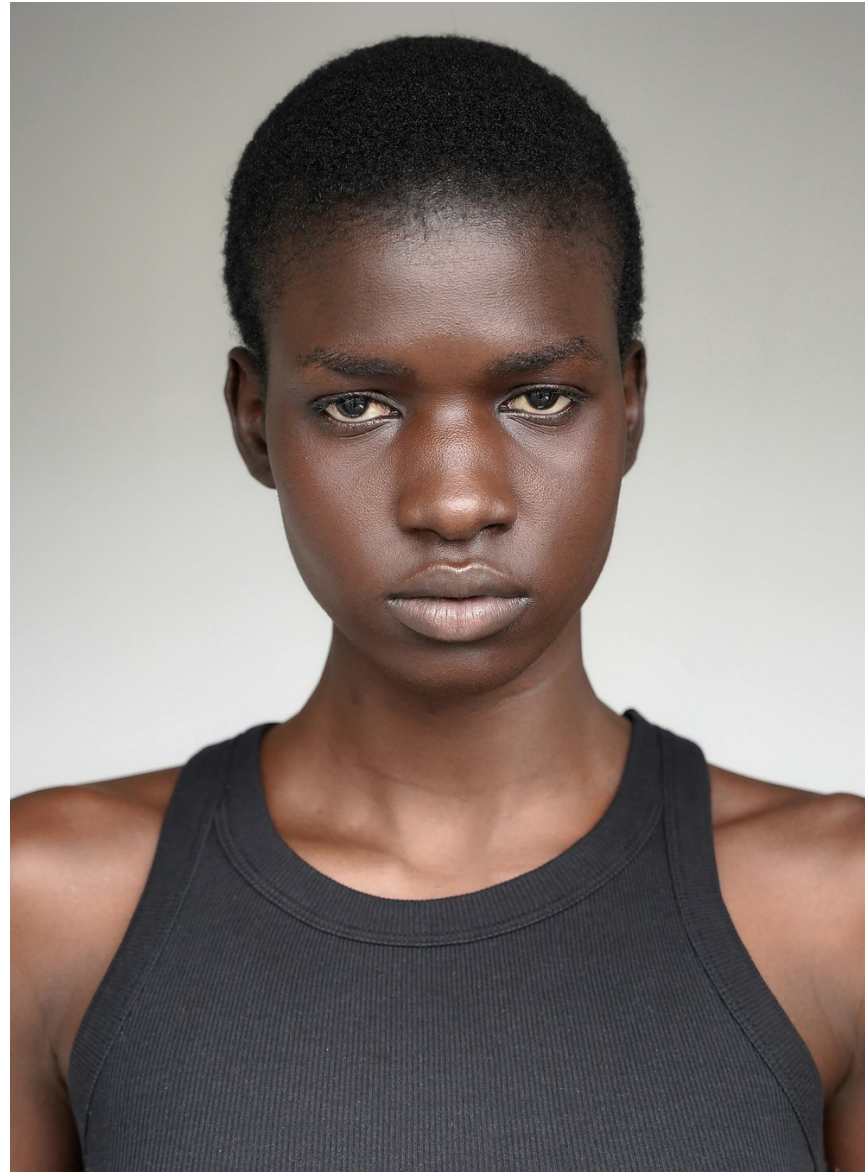

Rodah

HEIGHT 5' 10" BUST 32" WAIST 23"
SHOES 9 HAIR BLACK

Rodah

HEIGHT 5' 10" BUST 32" WAIST 23"
SHOES 9 HAIR BLACK

Rodah

HEIGHT 5' 10" BUST 32" WAIST 23"
SHOES 9 HAIR BLACK