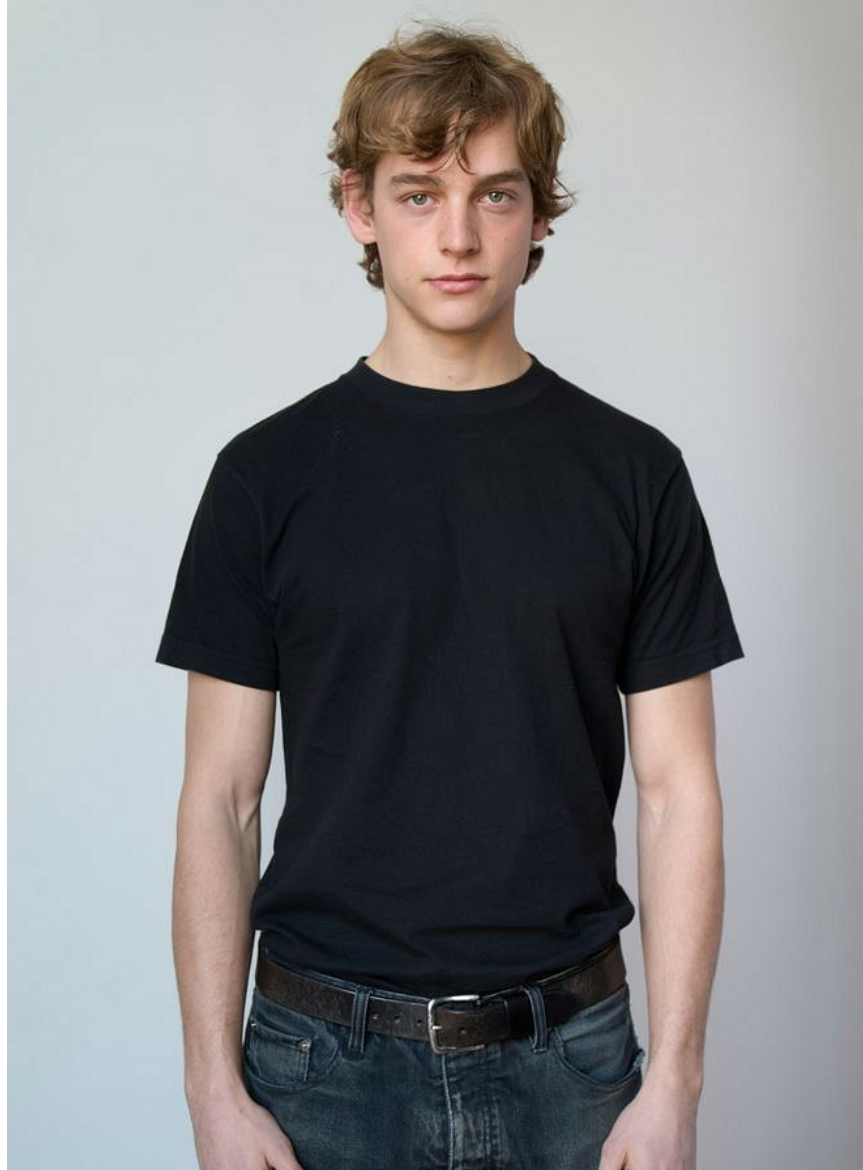

Sam Almgren

HEIGHT 6' 1" CHEST 37" WAIST 30½" HIPS 36½"
SHOES 9 HAIR STRAWBERRY BLONDE EYES BLUE GREEN

Sam Almgren

HEIGHT 6' 1" CHEST 37" WAIST 30½" HIPS 36½"
SHOES 9 HAIR STRAWBERRY BLONDE EYES BLUE GREEN