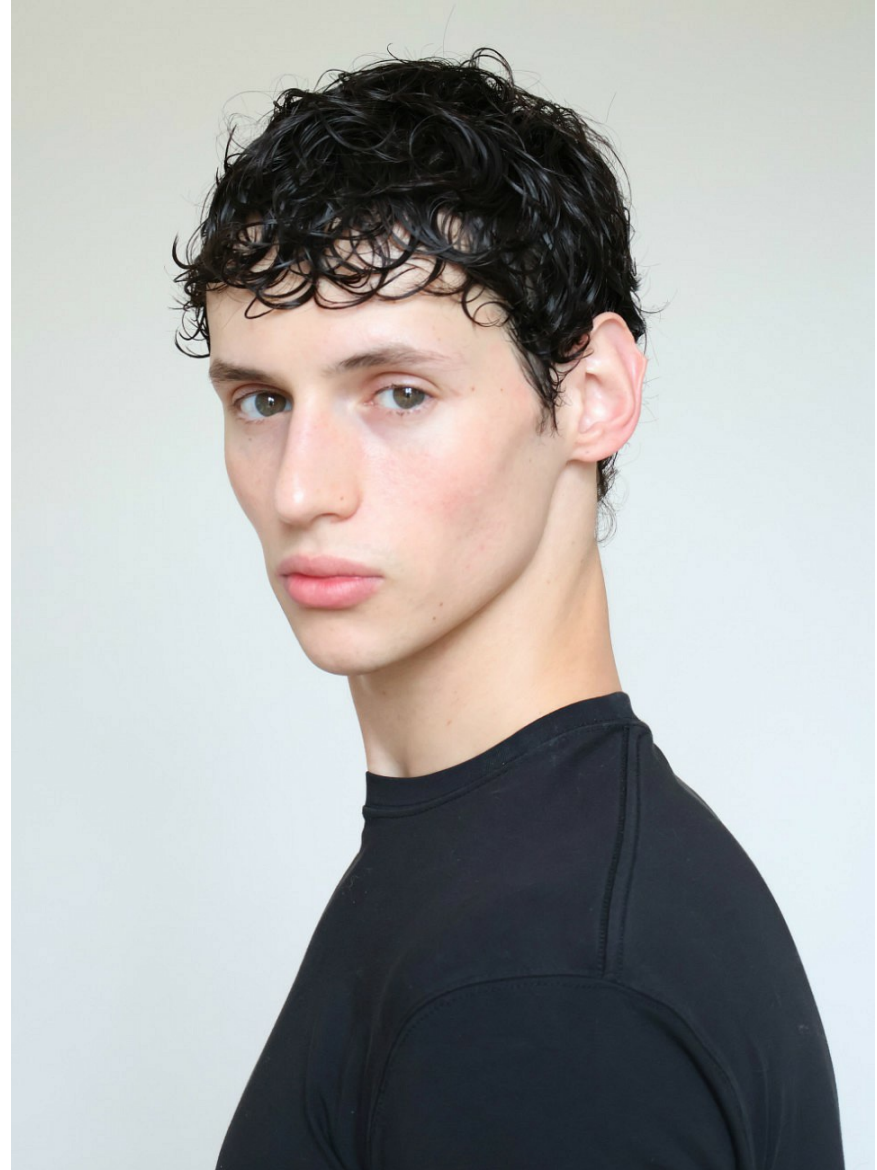

Paolo Borle

HEIGHT 6' 1" CHEST 34" WAIST 28½" HIPS 34½"
SHOES 9½ HAIR BROWN EYES GREEN GRAY

Paolo Borle

HEIGHT 6' 1" CHEST 34" WAIST 28½" HIPS 34½"
SHOES 9½ HAIR BROWN EYES GREEN GRAY

Paolo Borle

HEIGHT 6' 1" CHEST 34" WAIST 28½" HIPS 34½"
SHOES 9½ HAIR BROWN EYES GREEN GRAY

Paolo Borle

HEIGHT 6' 1" CHEST 34" WAIST 28½" HIPS 34½"
SHOES 9½ HAIR BROWN EYES GREEN GRAY

Paolo Borle

HEIGHT 6' 1" CHEST 34" WAIST 28½" HIPS 34½"
SHOES 9½ HAIR BROWN EYES GREEN GRAY