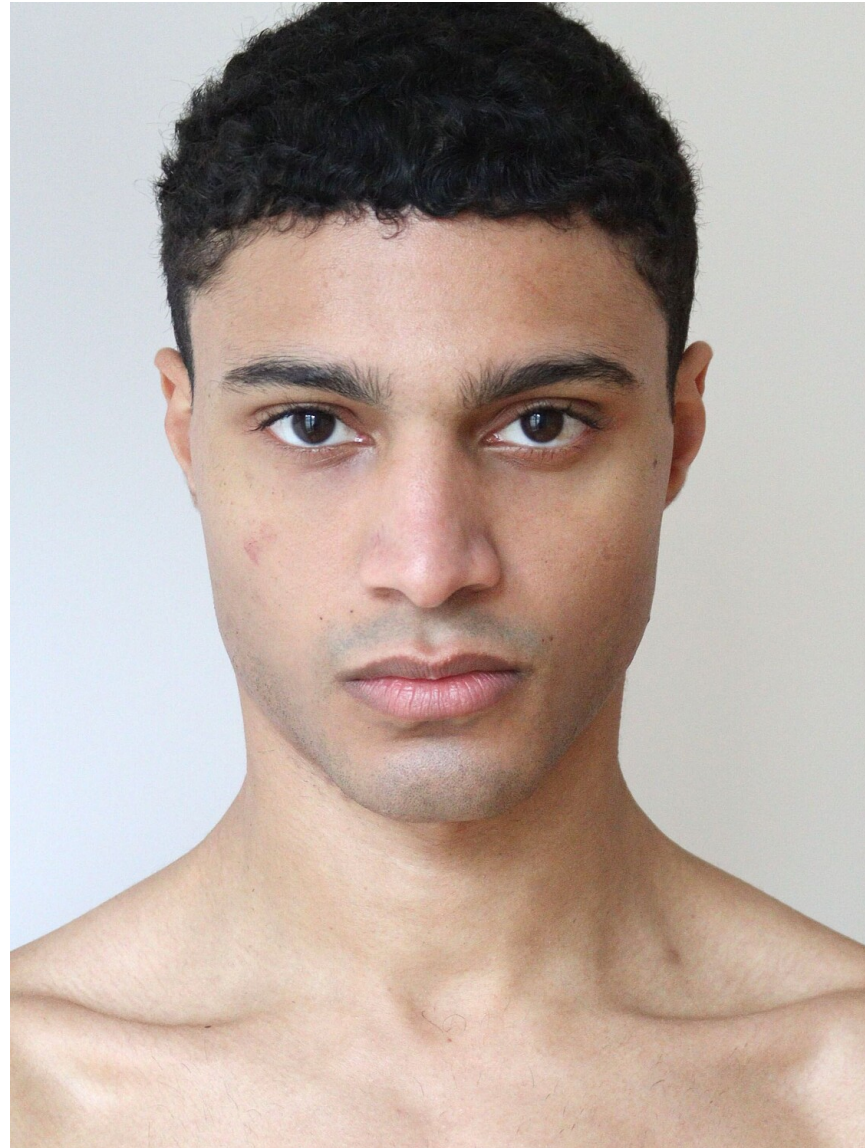

Anaël Toula

HEIGHT 6' 1½" CHEST 35½" WAIST 28" HIPS 34½"
SHOES 10 HAIR BROWN EYES BROWN

Anaël Toula

HEIGHT 6' 1½" CHEST 35½" WAIST 28" HIPS 34½"
SHOES 10 HAIR BROWN EYES BROWN

Anaël Toula

HEIGHT 6' 1½" CHEST 35½" WAIST 28" HIPS 34½"
SHOES 10 HAIR BROWN EYES BROWN