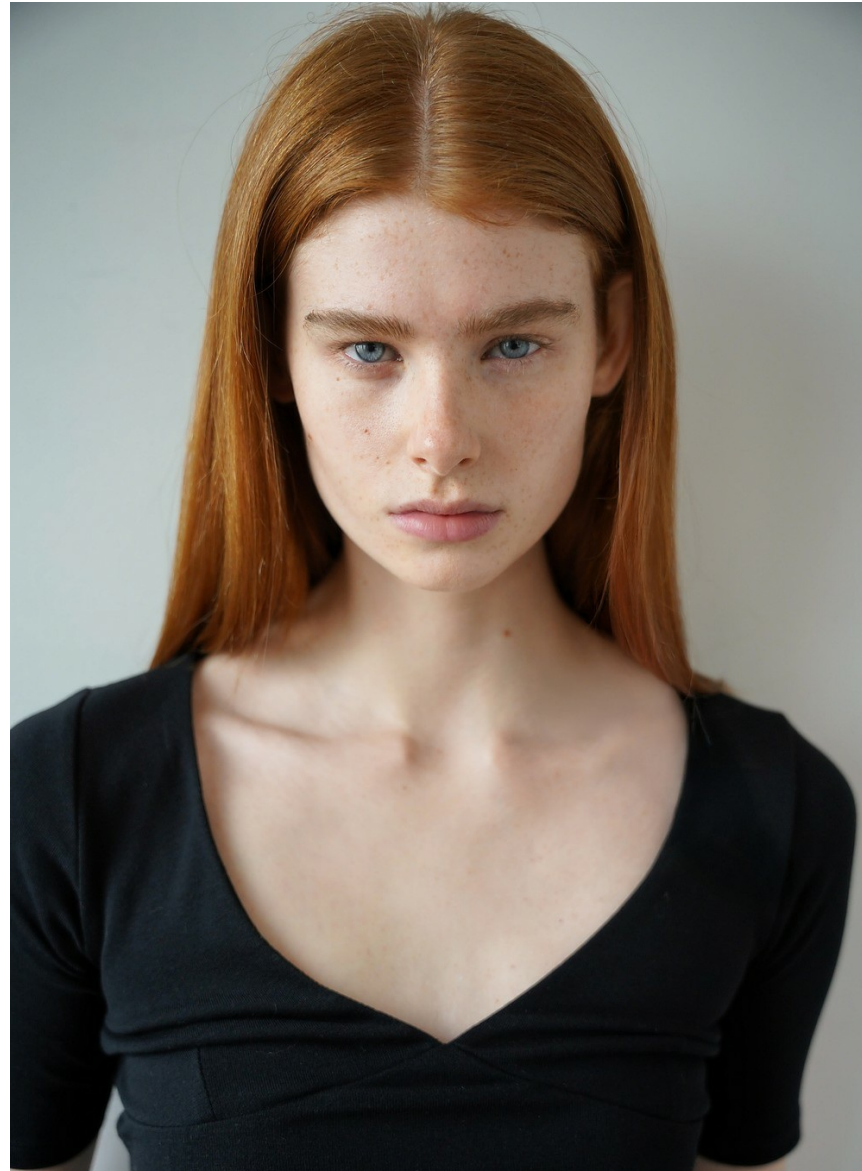

Amelia Creasey

HEIGHT 5' 11½" BUST 30" WAIST 24" HIPS 35"
SHOES 7½

Amelia Creasey

HEIGHT 5' 11½" BUST 30" WAIST 24" HIPS 35"
SHOES 7½

Amelia Creasey

HEIGHT 5' 11½" BUST 30" WAIST 24" HIPS 35"
SHOES 7½

Amelia Creasey

HEIGHT 5' 11½" BUST 30" WAIST 24" HIPS 35"
SHOES 7½