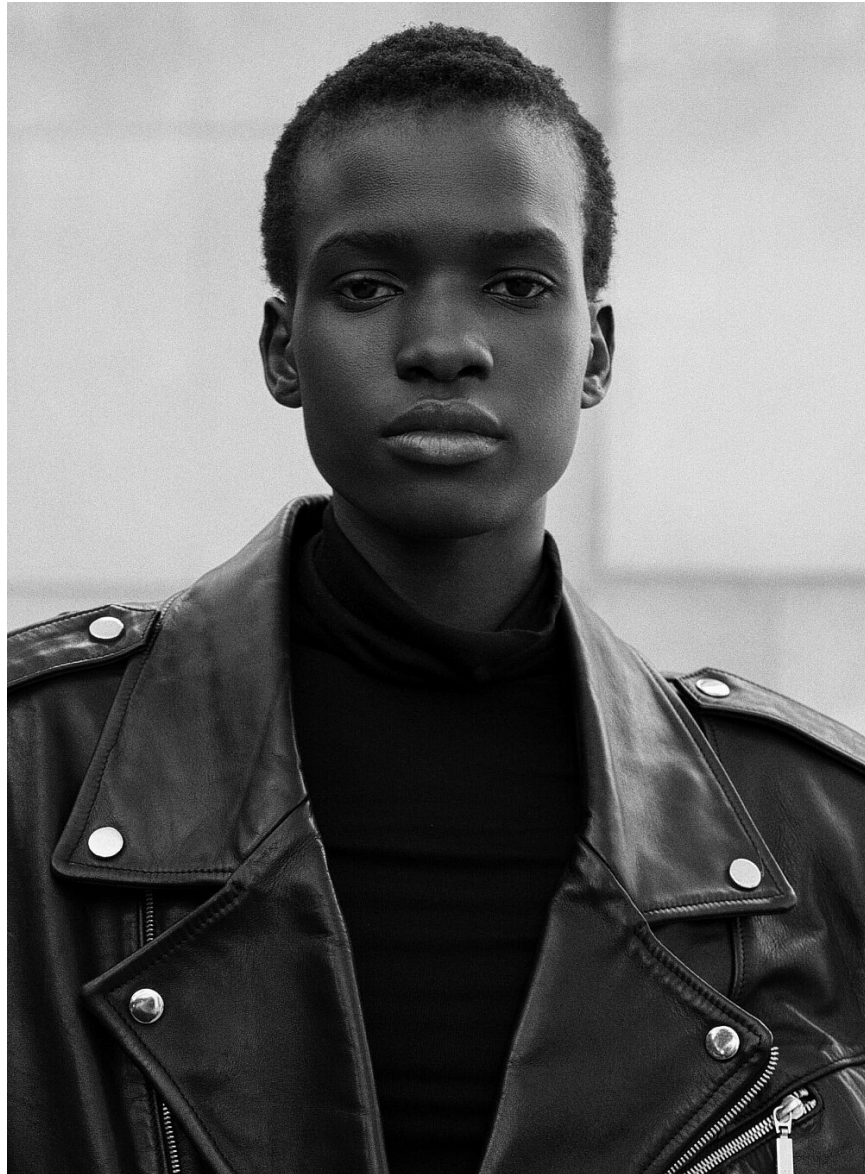

Rodah

HEIGHT 5' 10" BUST 32" WAIST 23"
SHOES 9 HAIR BLACK

Rodah

HEIGHT 5' 10" BUST 32" WAIST 23"
SHOES 9 HAIR BLACK

Rodah

HEIGHT 5' 10" BUST 32" WAIST 23"
SHOES 9 HAIR BLACK

Rodah

HEIGHT 5' 10" BUST 32" WAIST 23"
SHOES 9 HAIR BLACK