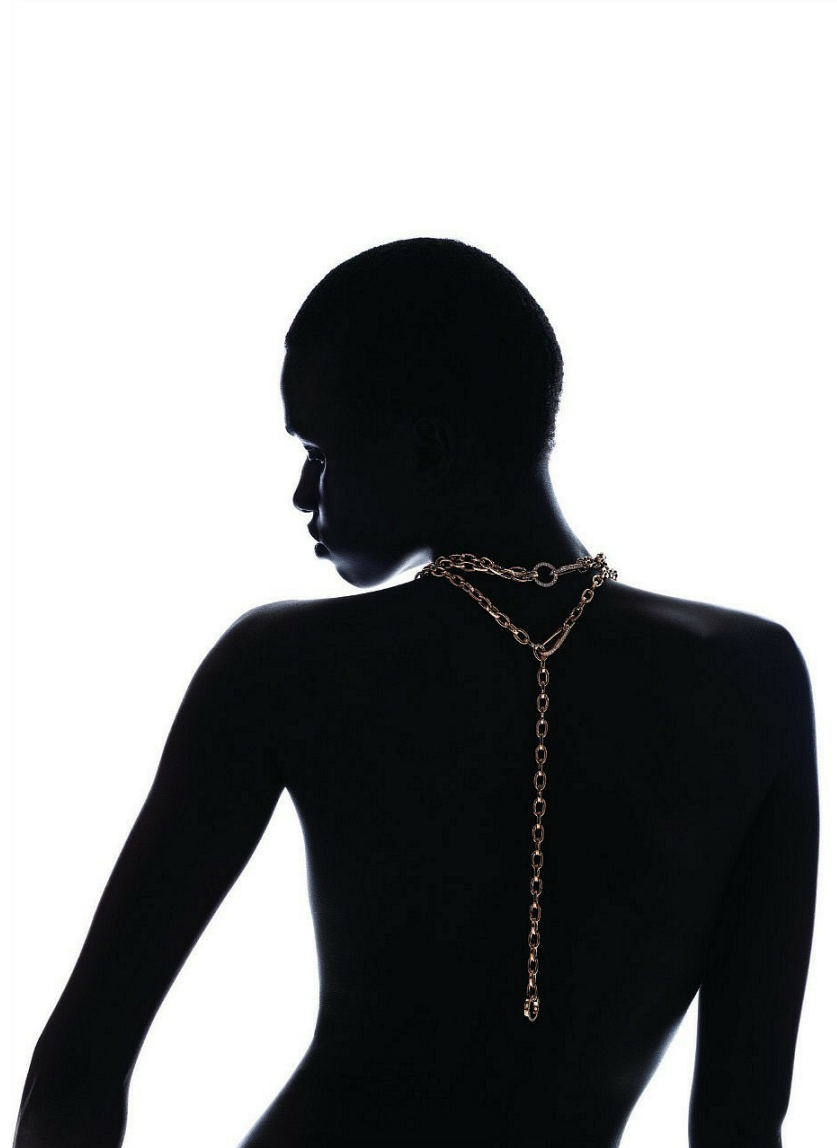

Rodah

HEIGHT 5' 10" BUST 32" WAIST 23"
SHOES 9 HAIR BLACK

Rodah

HEIGHT 5' 10" BUST 32" WAIST 23"
SHOES 9 HAIR BLACK

Rodah

HEIGHT 5' 10" BUST 32" WAIST 23"
SHOES 9 HAIR BLACK

Rodah

HEIGHT 5' 10" BUST 32" WAIST 23"
SHOES 9 HAIR BLACK