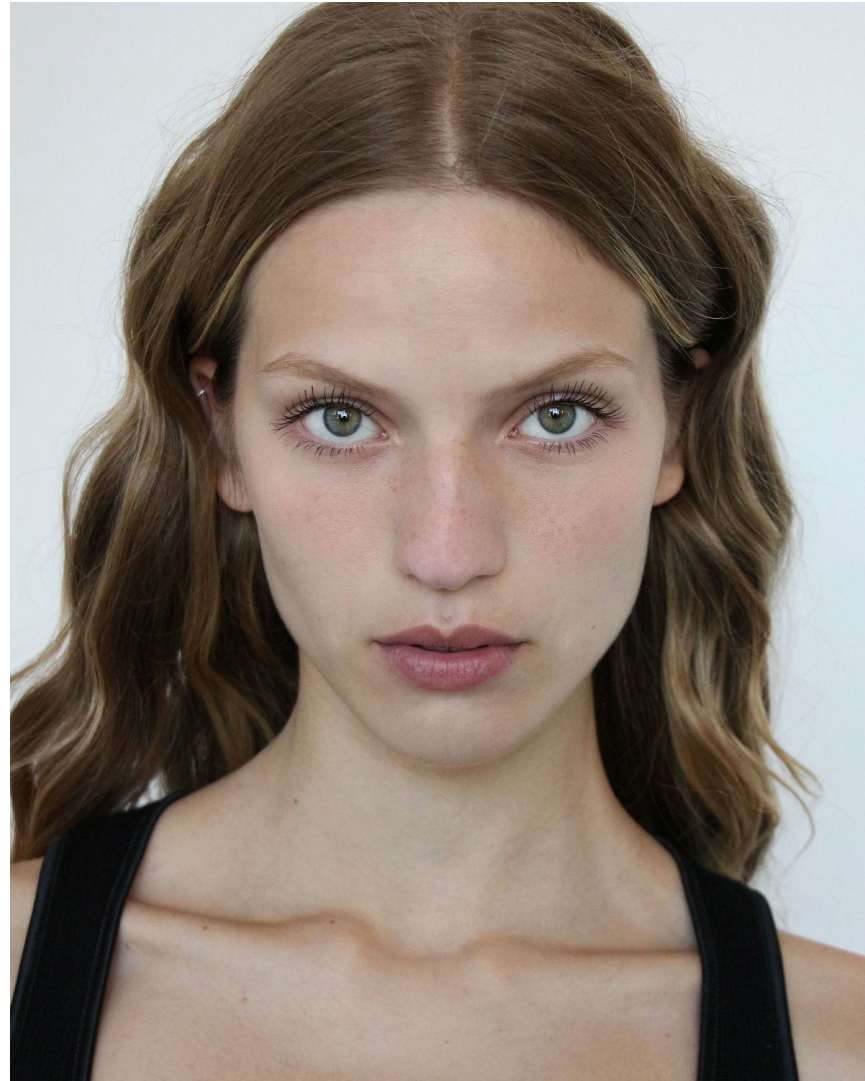

Carolina Mendillo

HEIGHT 5' 8" BUST 32½" WAIST 23" HIPS 35"
SHOES 8 HAIR BLOND EYES GREEN

Carolina Mendillo

HEIGHT 5' 8" BUST 32½" WAIST 23" HIPS 35"
SHOES 8 HAIR BLOND EYES GREEN

Carolina Mendillo

HEIGHT 5' 8" BUST 32½" WAIST 23" HIPS 35"
SHOES 8 HAIR BLOND EYES GREEN

Carolina Mendillo

HEIGHT 5' 8" BUST 32½" WAIST 23" HIPS 35"
SHOES 8 HAIR BLOND EYES GREEN