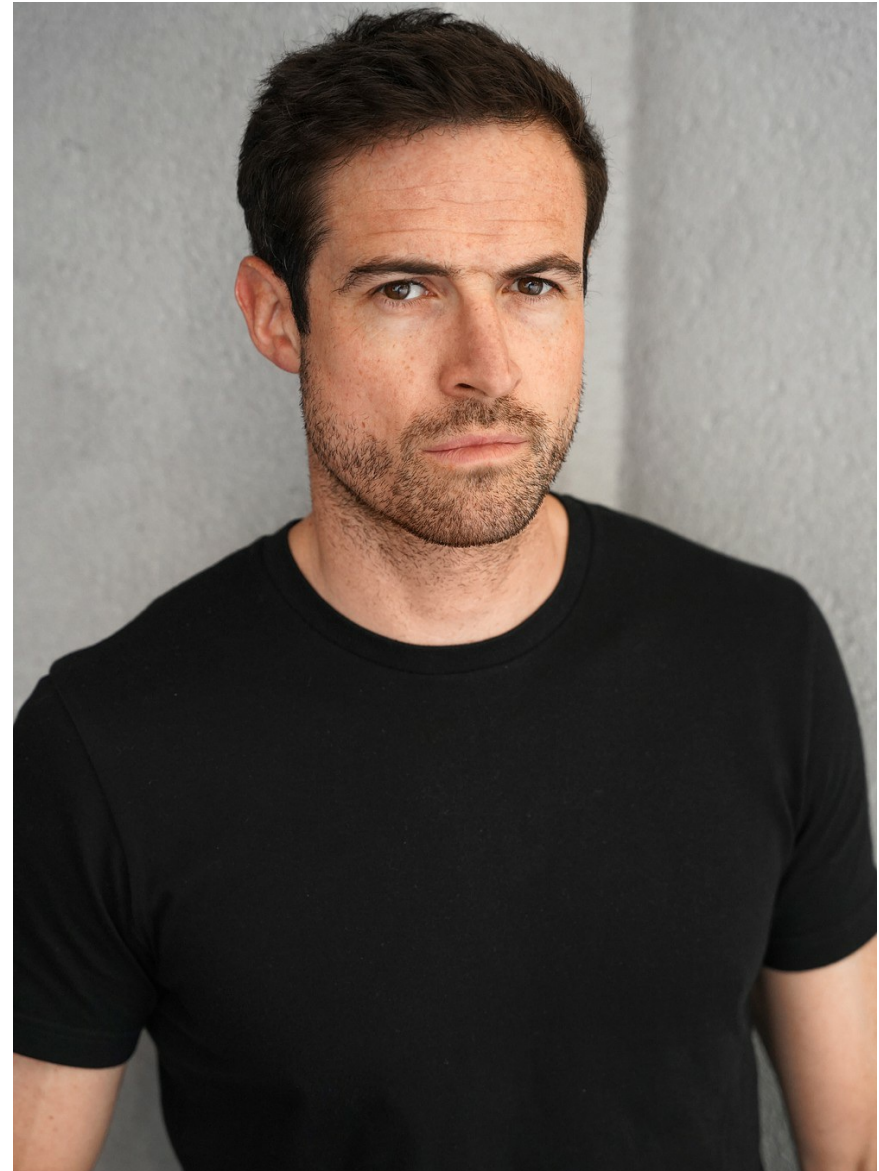

# William Holtam

HEIGHT 6' 0½" CHEST 39½" WAIST 31" HIPS 39"  
SHOES 10 HAIR DARK BROWN EYES BROWN