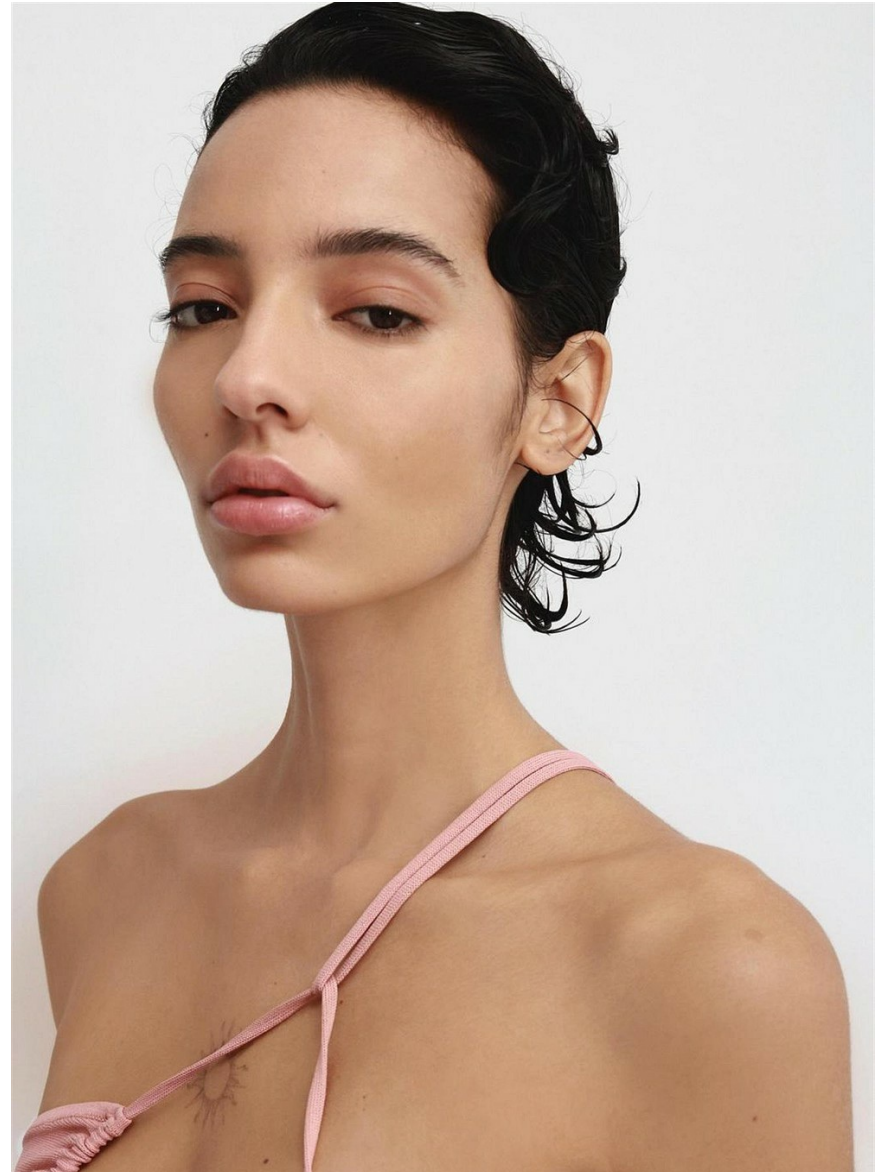

Sofia Choma

HEIGHT 5' 10" BUST 30½" WAIST 24" HIPS 36"
SHOES 9 HAIR BROWN EYES BROWN

Sofia Choma

HEIGHT 5' 10" BUST 30½" WAIST 24" HIPS 36"
SHOES 9 HAIR BROWN EYES BROWN

Sofia Choma

HEIGHT 5' 10" BUST 30½" WAIST 24" HIPS 36"
SHOES 9 HAIR BROWN EYES BROWN