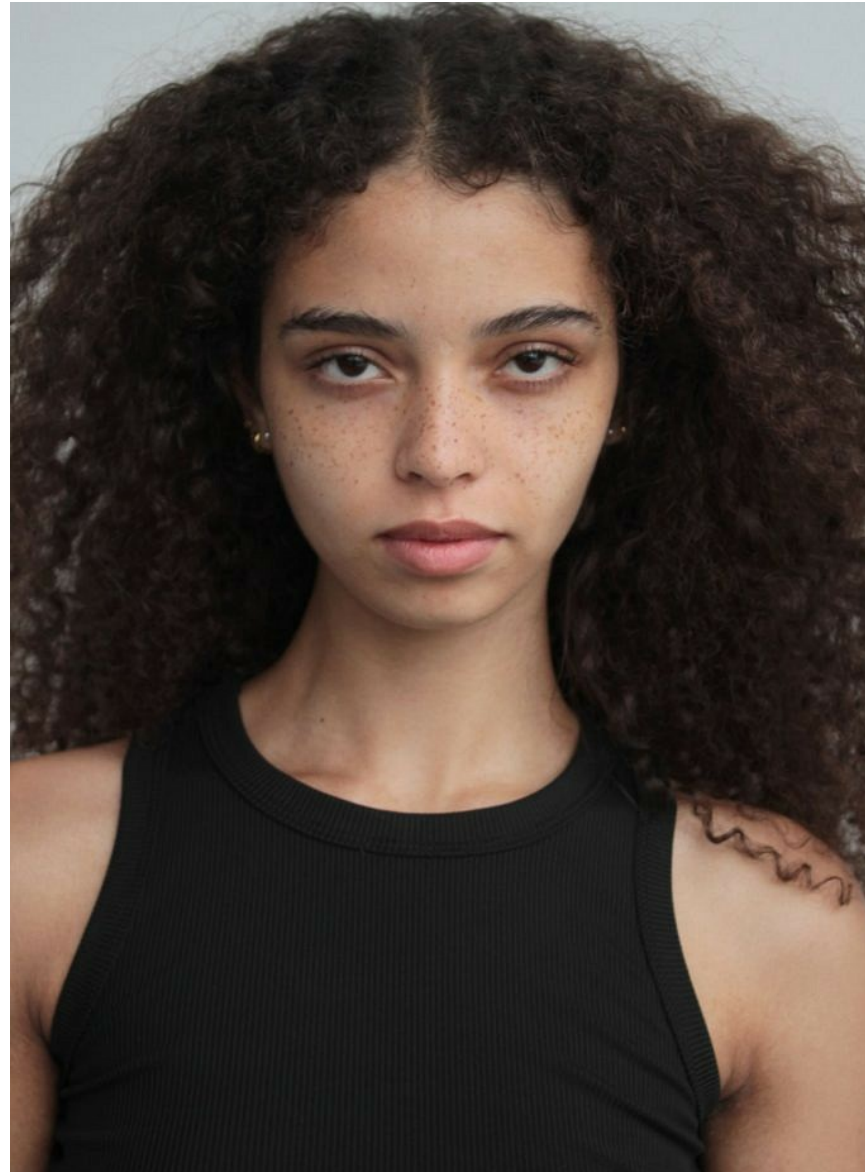

# Poliane Nascimento

HEIGHT 5' 8"   BUST 30½"   WAIST 23½"   HIPS 35"  
SHOES 7   HAIR BROWN   EYES BROWN