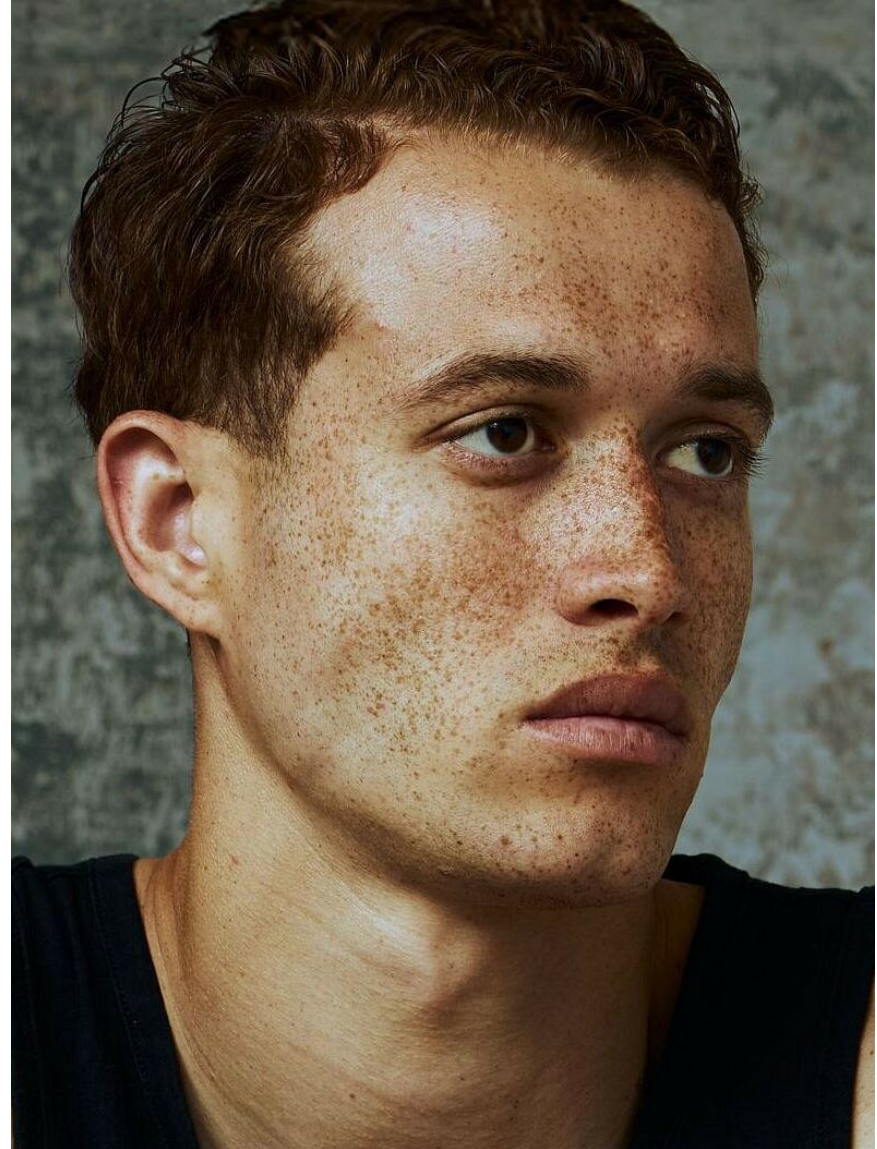

Marvin Zou

HEIGHT 6' 2½" CHEST 37½" WAIST 30½" HIPS 36"
SHOES 11 HAIR RED EYES BROWN

Marvin Zou

HEIGHT 6' 2½" CHEST 37½" WAIST 30½" HIPS 36"
SHOES 11 HAIR RED EYES BROWN

Marvin Zou

HEIGHT 6' 2½" CHEST 37½" WAIST 30½" HIPS 36"
SHOES 11 HAIR RED EYES BROWN