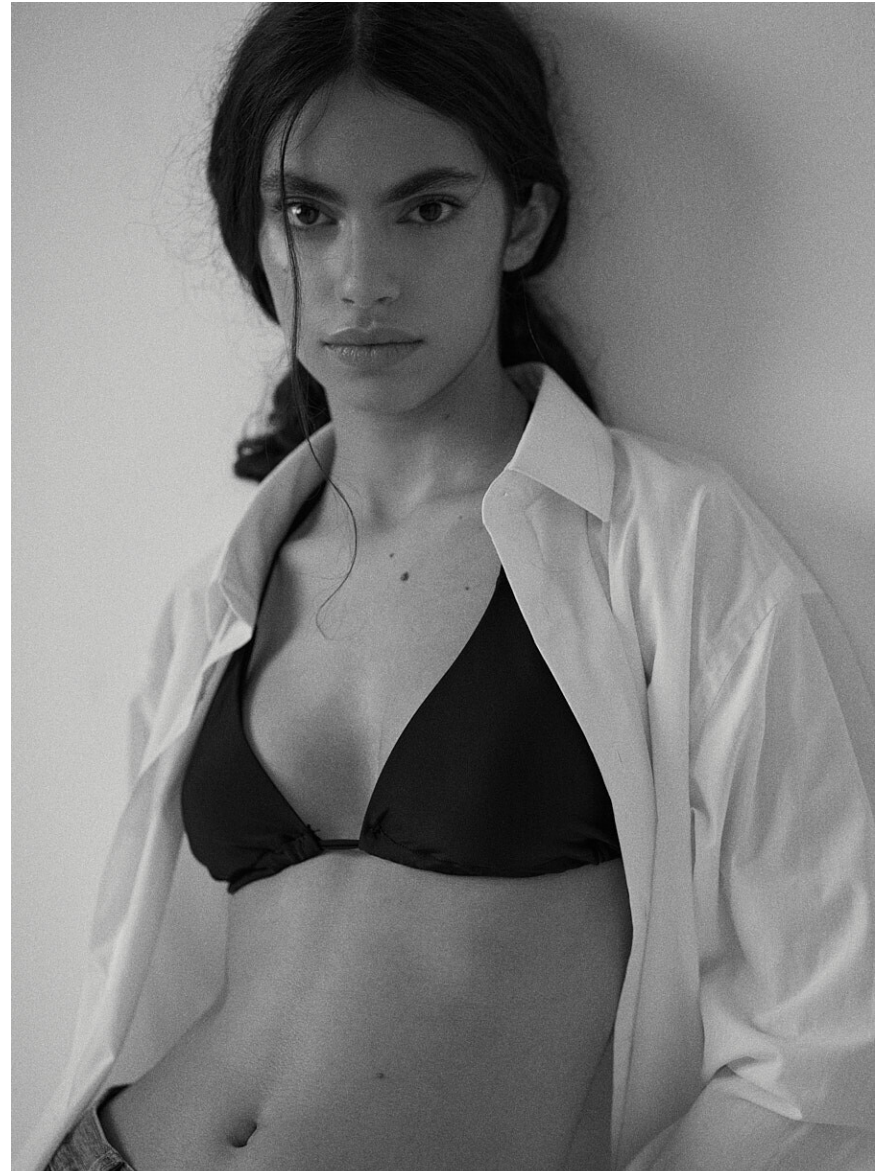

Nara

HEIGHT 5' 7"
SHOES 7½ HAIR DARK BROWN EYES BROWN

Nara

HEIGHT 5' 7"
SHOES 7½ HAIR DARK BROWN EYES BROWN

Nara

HEIGHT 5' 7"
SHOES 7½ HAIR DARK BROWN EYES BROWN

Nara

HEIGHT 5' 7"
SHOES 7½ HAIR DARK BROWN EYES BROWN

Nara

HEIGHT 5' 7"
SHOES 7½ HAIR DARK BROWN EYES BROWN

Nara

HEIGHT 5' 7"
SHOES 7½ HAIR DARK BROWN EYES BROWN

Nara

HEIGHT 5' 7"
SHOES 7½ HAIR DARK BROWN EYES BROWN