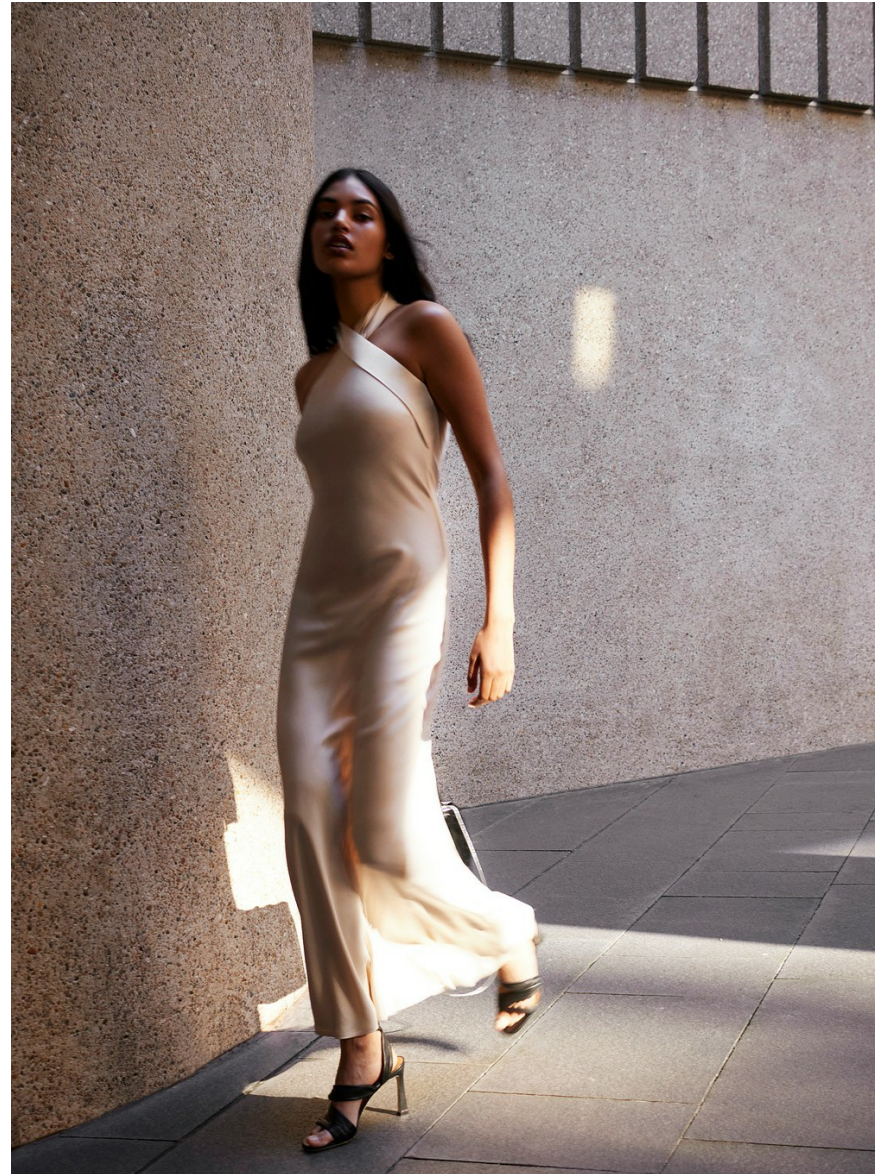

Prianka

HEIGHT 5' 9" BUST 31" WAIST 23½" HIPS 33"
SHOES 7½ HAIR DARK BROWN EYES BROWN

Prianka

HEIGHT 5' 9" BUST 31" WAIST 23½" HIPS 33"
SHOES 7½ HAIR DARK BROWN EYES BROWN

Prianka

HEIGHT 5' 9" BUST 31" WAIST 23½" HIPS 33"
SHOES 7½ HAIR DARK BROWN EYES BROWN