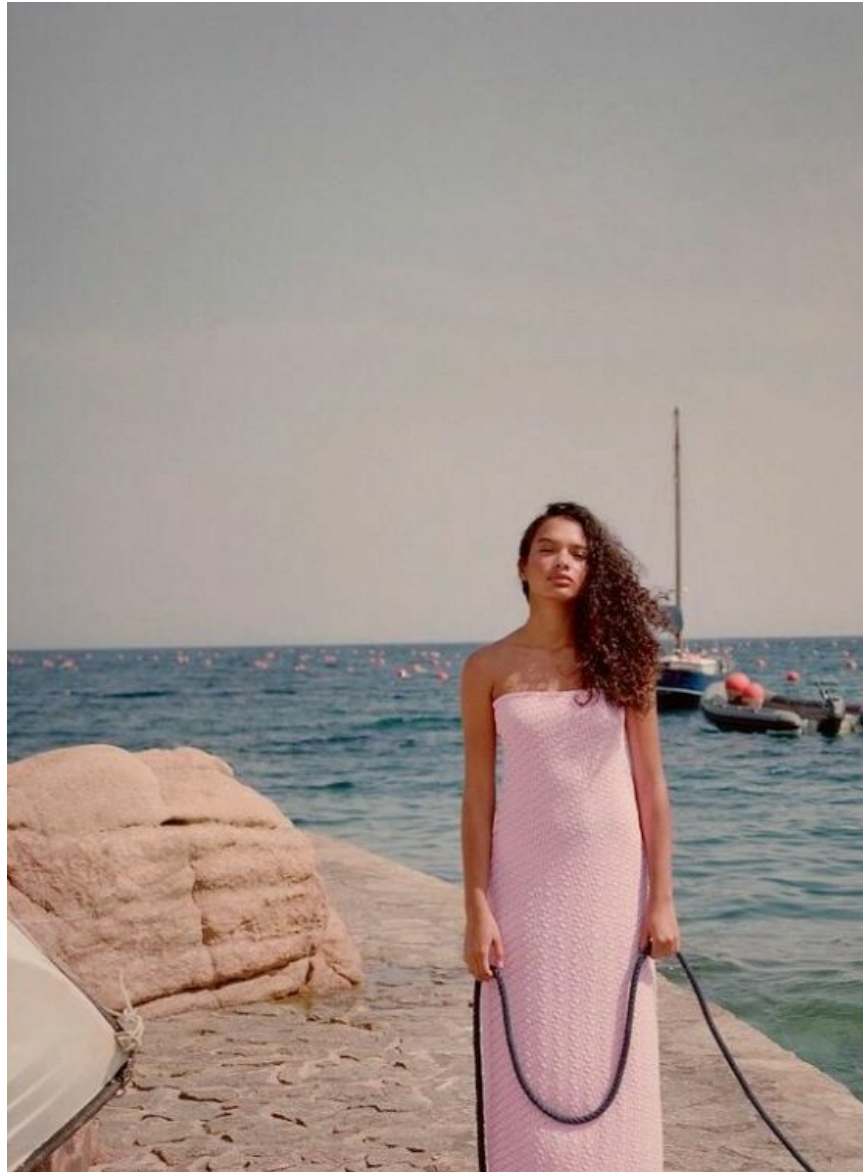

Camille

HEIGHT 5' 5" BUST 32½" WAIST 25" HIPS 35"
SHOES 6 HAIR DARK BROWN EYES BROWN

Camille

HEIGHT 5' 5" BUST 32½" WAIST 25" HIPS 35"
SHOES 6 HAIR DARK BROWN EYES BROWN

Camille

HEIGHT 5' 5" BUST 32½" WAIST 25" HIPS 35"
SHOES 6 HAIR DARK BROWN EYES BROWN