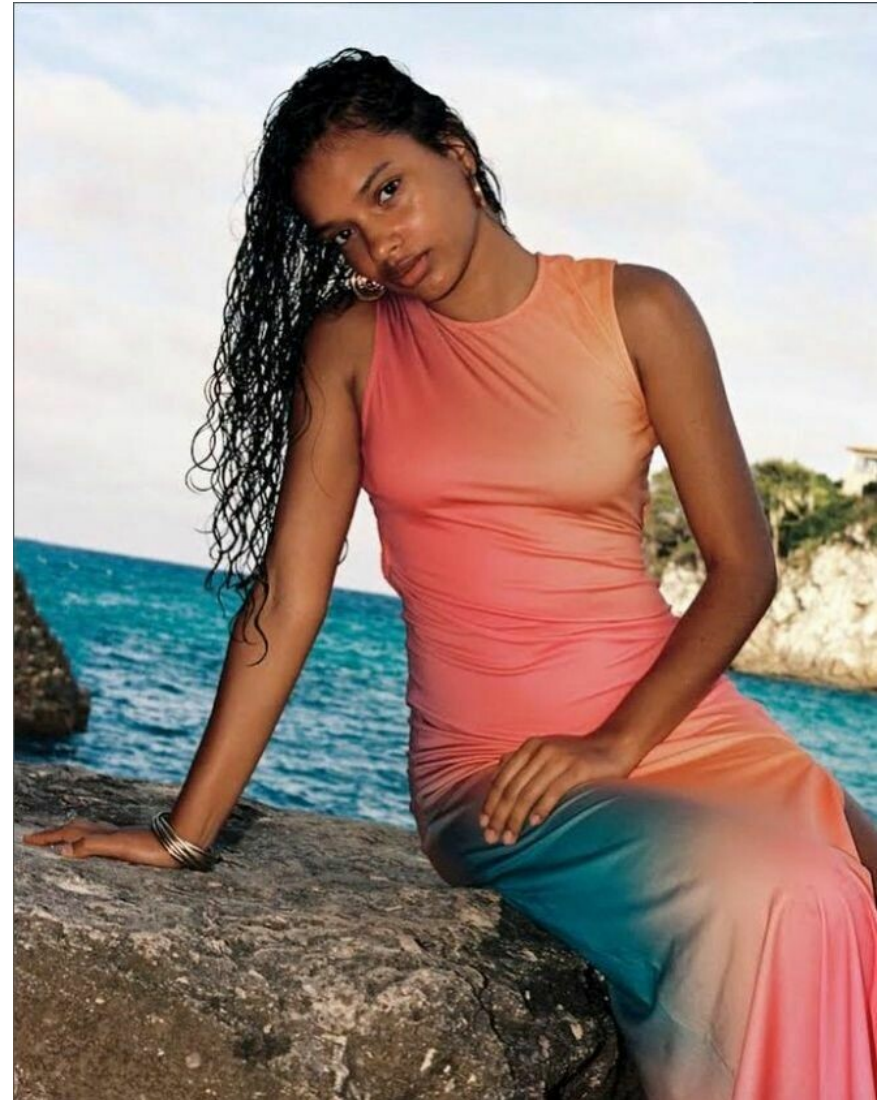

Camille

HEIGHT 5' 5" BUST 32½" WAIST 25" HIPS 35"
SHOES 6 HAIR DARK BROWN EYES BROWN

Camille

HEIGHT 5' 5" BUST 32½" WAIST 25" HIPS 35"
SHOES 6 HAIR DARK BROWN EYES BROWN

Camille

HEIGHT 5' 5" BUST 32½" WAIST 25" HIPS 35"
SHOES 6 HAIR DARK BROWN EYES BROWN