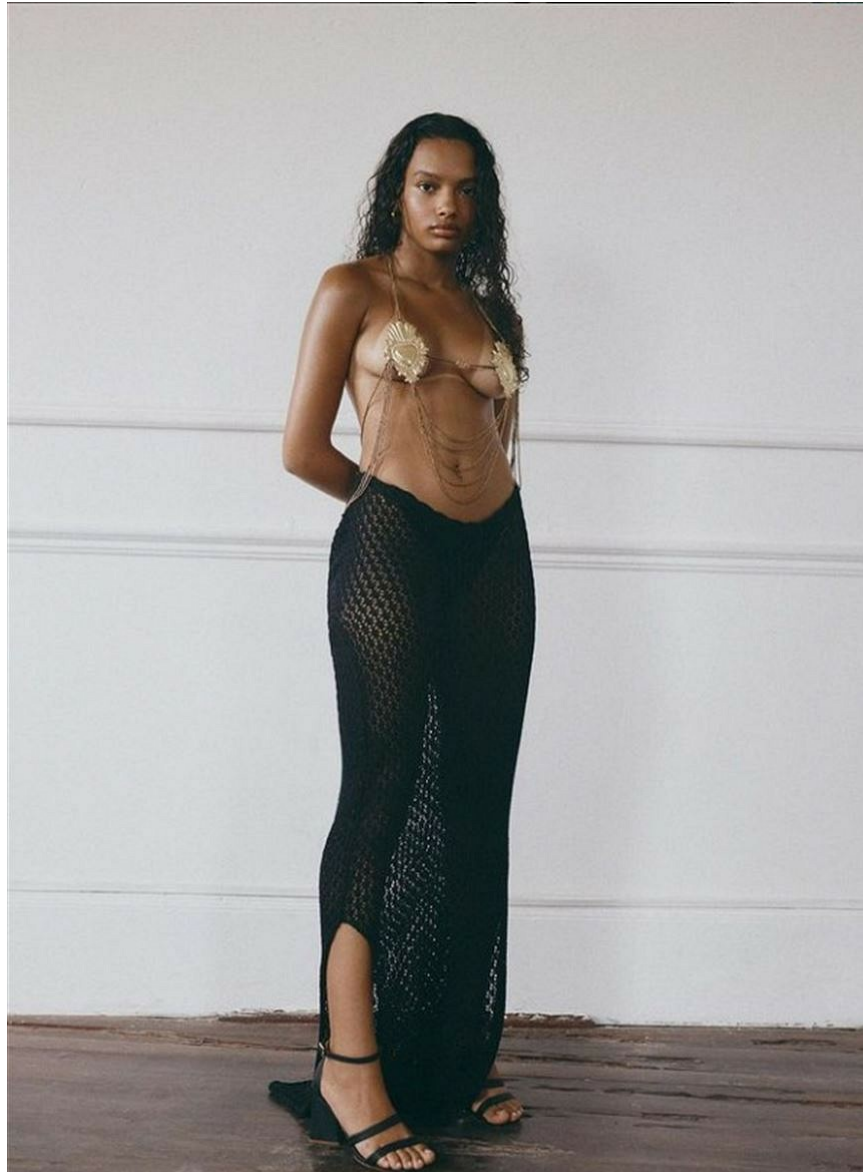

Camille

HEIGHT 5' 5" BUST 32½" WAIST 25" HIPS 35"
SHOES 6 HAIR DARK BROWN EYES BROWN

Camille

HEIGHT 5' 5" BUST 32½" WAIST 25" HIPS 35"
SHOES 6 HAIR DARK BROWN EYES BROWN

Camille

HEIGHT 5' 5" BUST 32½" WAIST 25" HIPS 35"
SHOES 6 HAIR DARK BROWN EYES BROWN