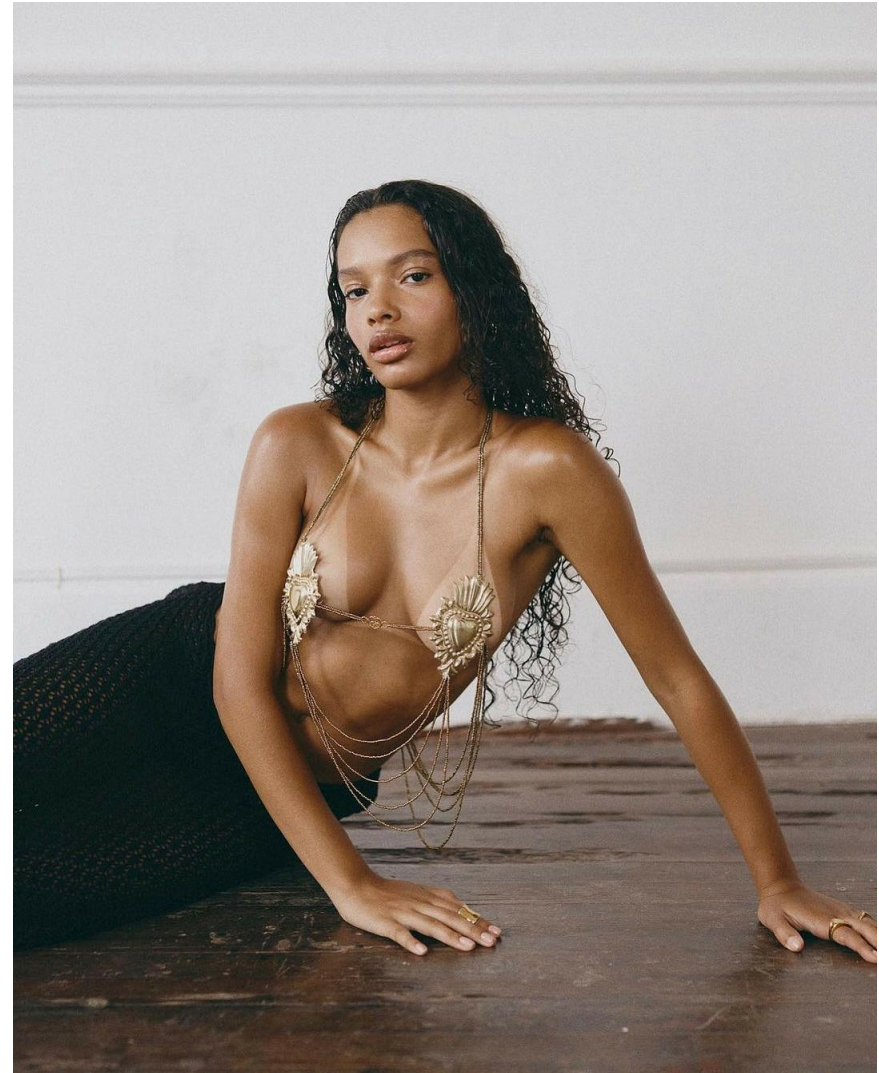

Camille

HEIGHT 5' 5" BUST 32½" WAIST 25" HIPS 35"
SHOES 6 HAIR DARK BROWN EYES BROWN

Camille

HEIGHT 5' 5" BUST 32½" WAIST 25" HIPS 35"
SHOES 6 HAIR DARK BROWN EYES BROWN

Camille

HEIGHT 5' 5" BUST 32½" WAIST 25" HIPS 35"
SHOES 6 HAIR DARK BROWN EYES BROWN