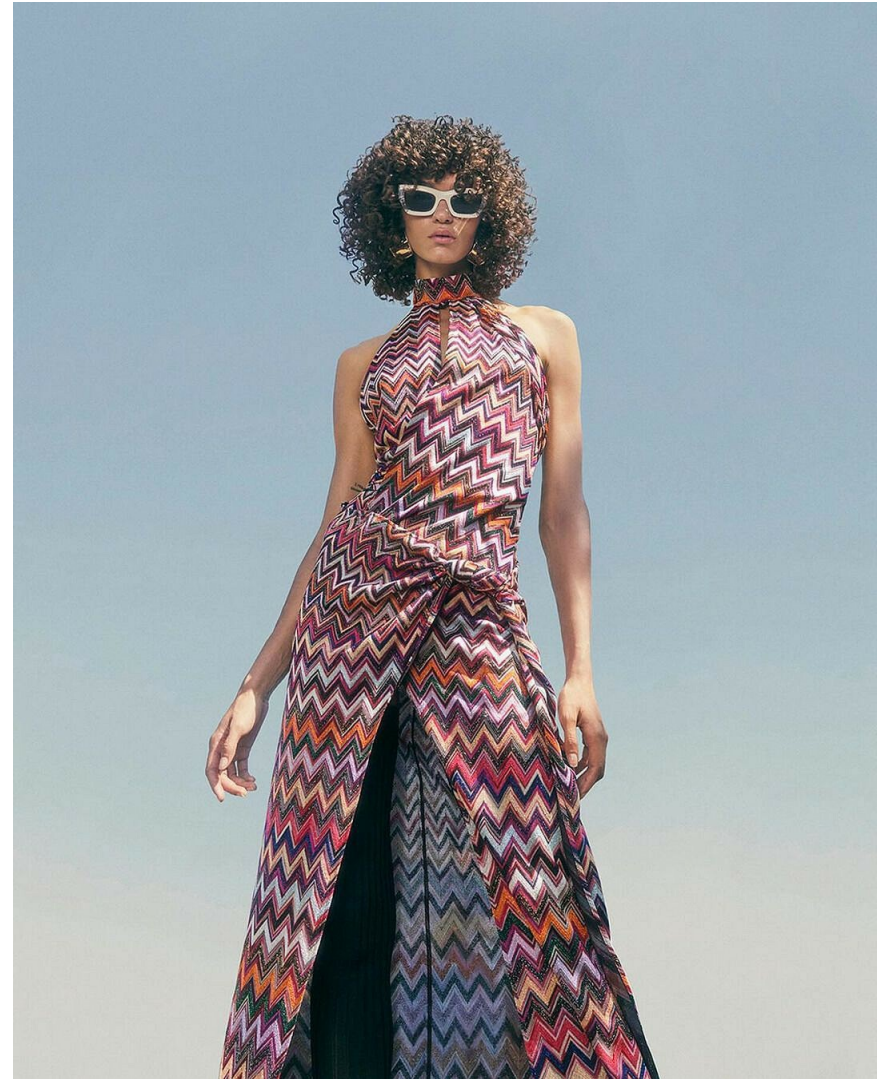

Chiara Bimbatti

HEIGHT 5' 11½" BUST 32" WAIST 24" HIPS 36½"
SHOES 10 HAIR DARK BROWN EYES BROWN