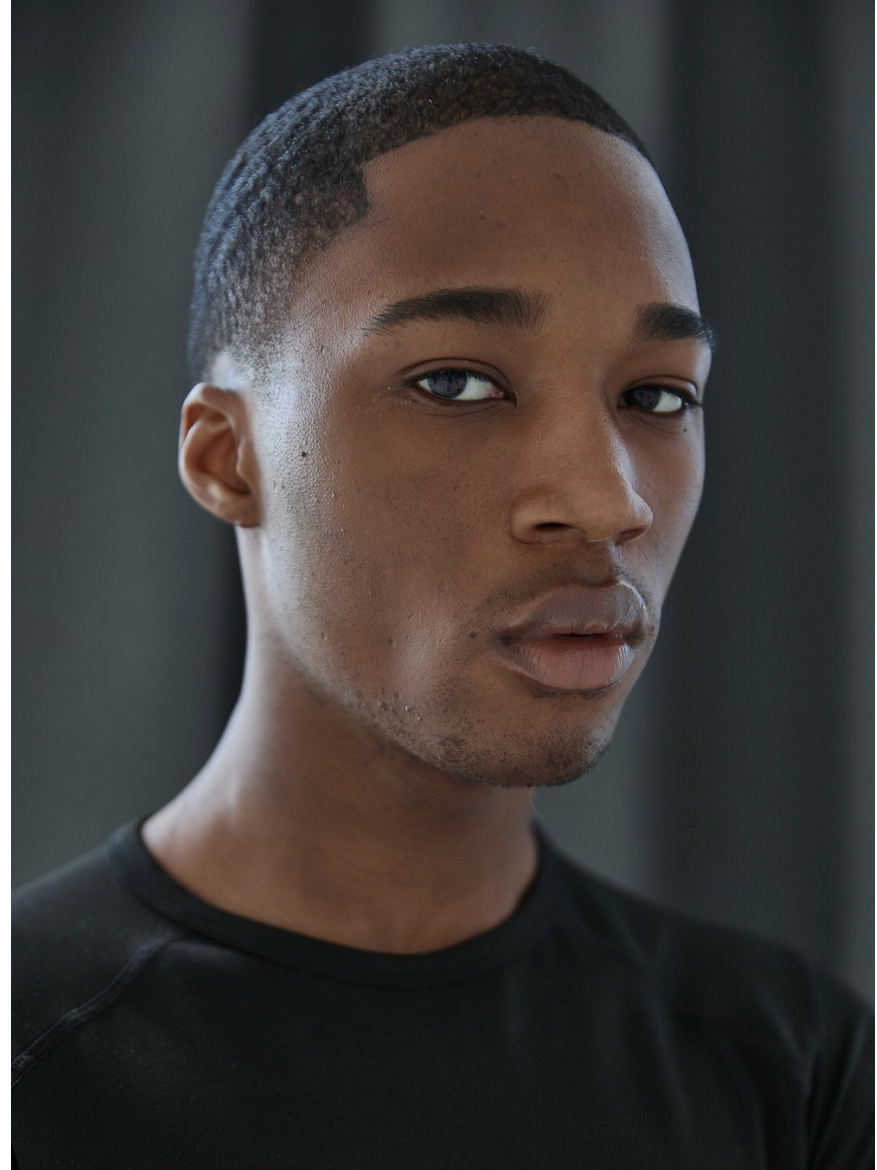

Jayh Lorenzo

HEIGHT 6' 1½" CHEST 34" WAIST 26" HIPS 35"
SHOES 9½ HAIR BLACK EYES BROWN

Jayh Lorenzo

HEIGHT 6' 1½" CHEST 34" WAIST 26" HIPS 35"
SHOES 9½ HAIR BLACK EYES BROWN

Jayh Lorenzo

HEIGHT 6' 1½" CHEST 34" WAIST 26" HIPS 35"
SHOES 9½ HAIR BLACK EYES BROWN

Jayh Lorenzo

HEIGHT 6' 1½" CHEST 34" WAIST 26" HIPS 35"
SHOES 9½ HAIR BLACK EYES BROWN