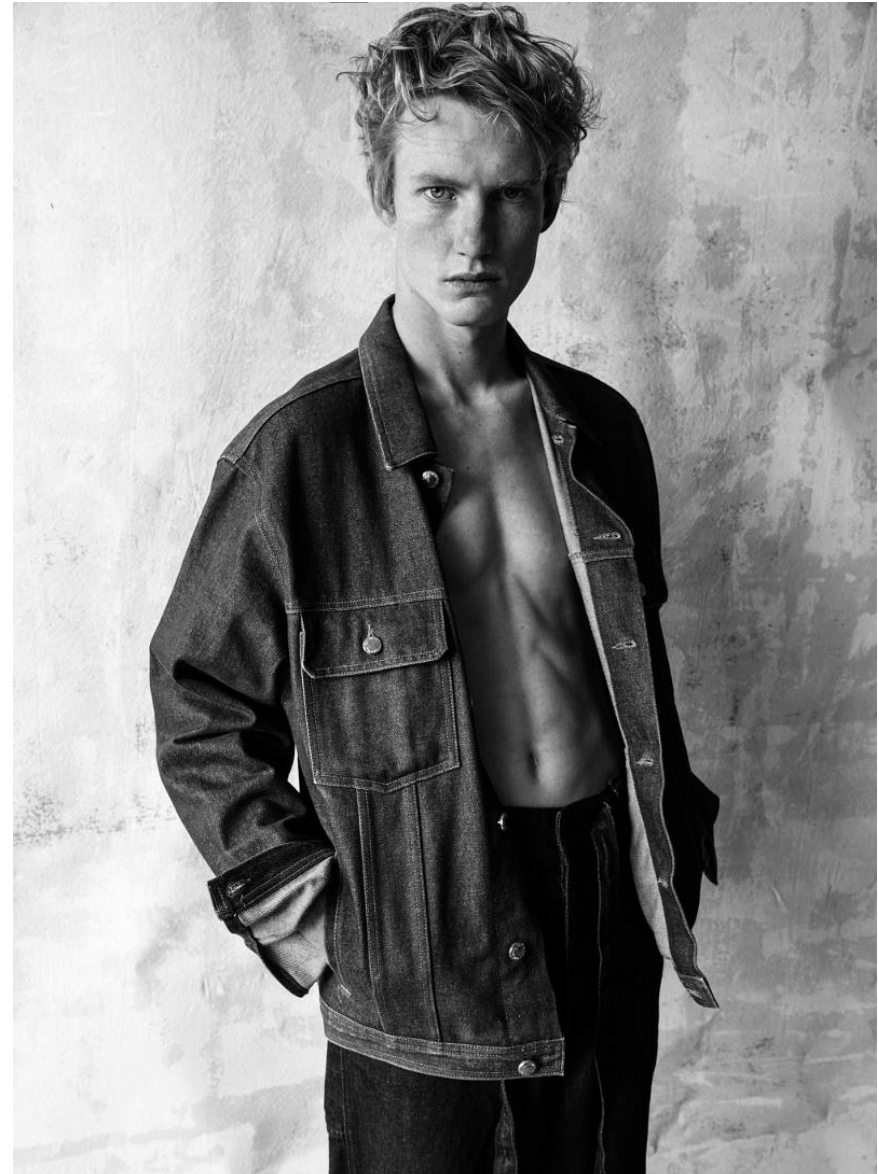

Cristian

HEIGHT 6' 2"   CHEST 37"   WAIST 29"   HIPS 36"
SHOES 8½   HAIR RED   EYES GREEN