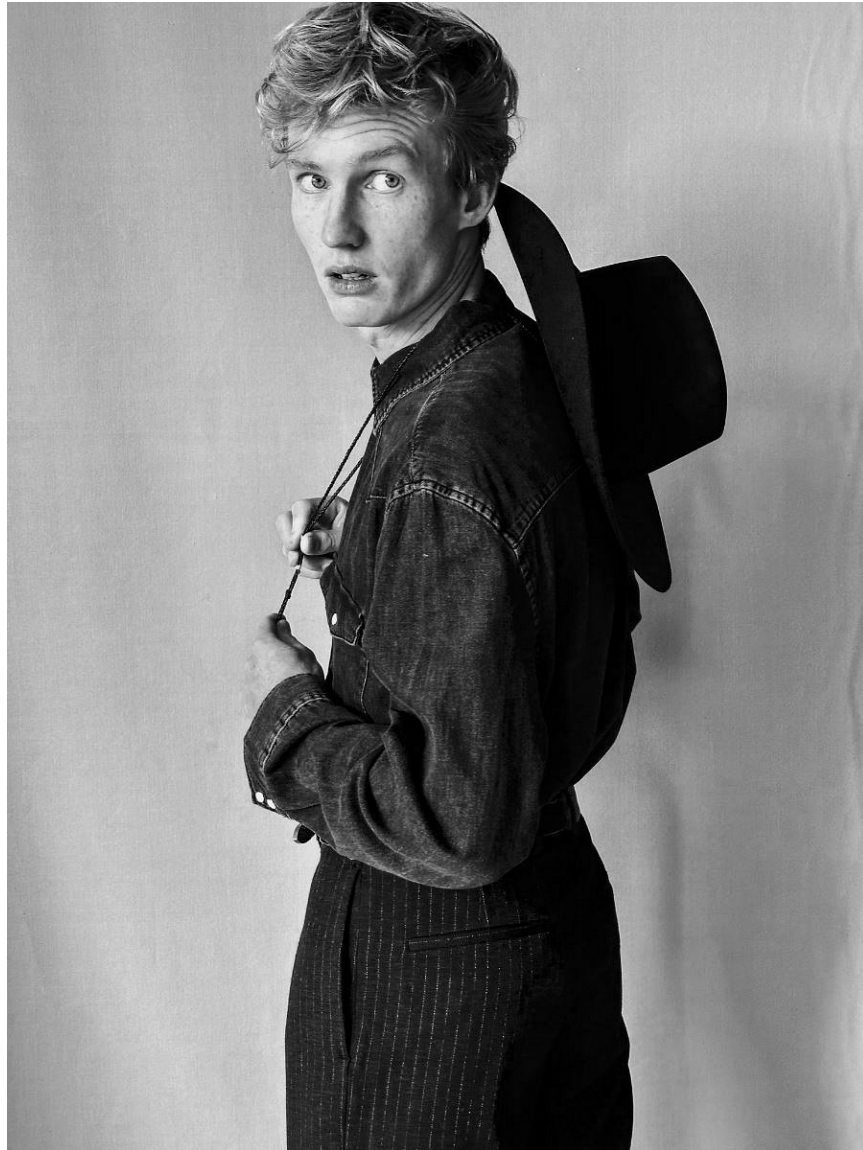

Cristian

HEIGHT 6' 2"   CHEST 37"   WAIST 29"   HIPS 36"
SHOES 8½   HAIR RED   EYES GREEN