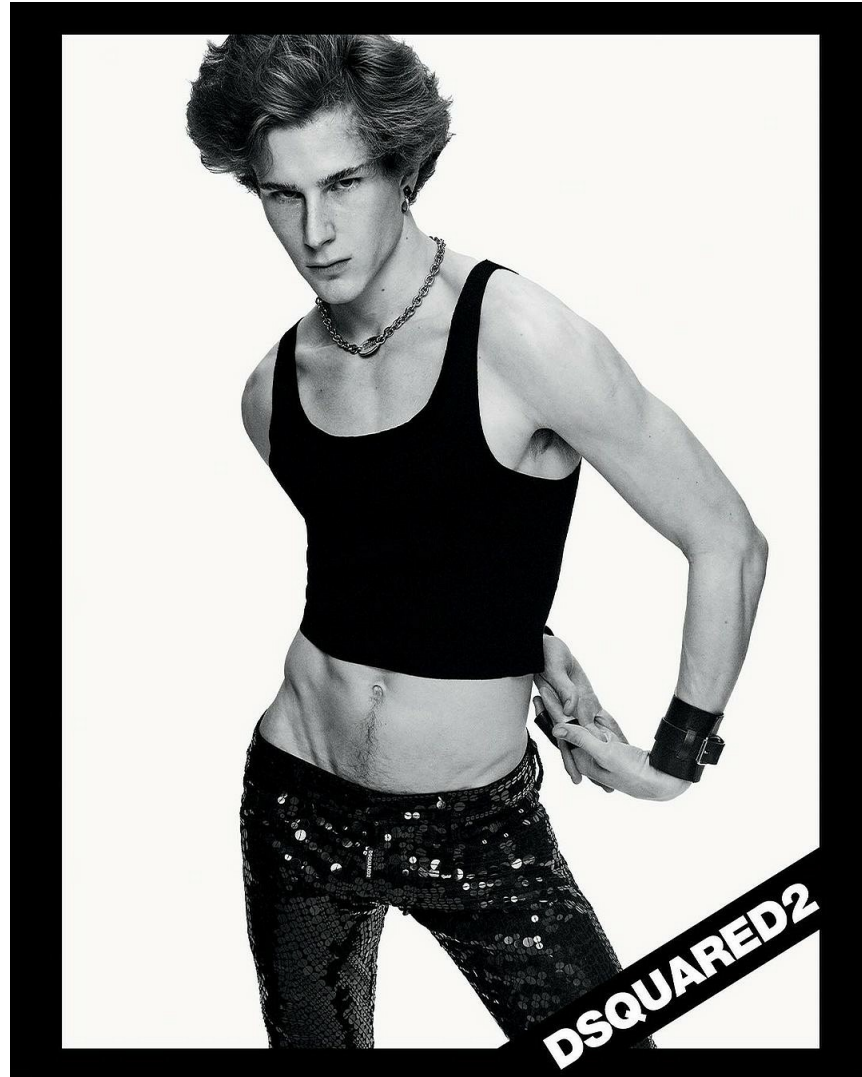

Zeke

HEIGHT 6' 1" WAIST 29"
SHOES 12 HAIR DARK BLOND EYES GREEN

Zeke

HEIGHT 6' 1" WAIST 29"
SHOES 12 HAIR DARK BLOND EYES GREEN

Zeke

HEIGHT 6' 1" WAIST 29"
SHOES 12 HAIR DARK BLOND EYES GREEN

Zeke

HEIGHT 6' 1" WAIST 29"
SHOES 12 HAIR DARK BLOND EYES GREEN