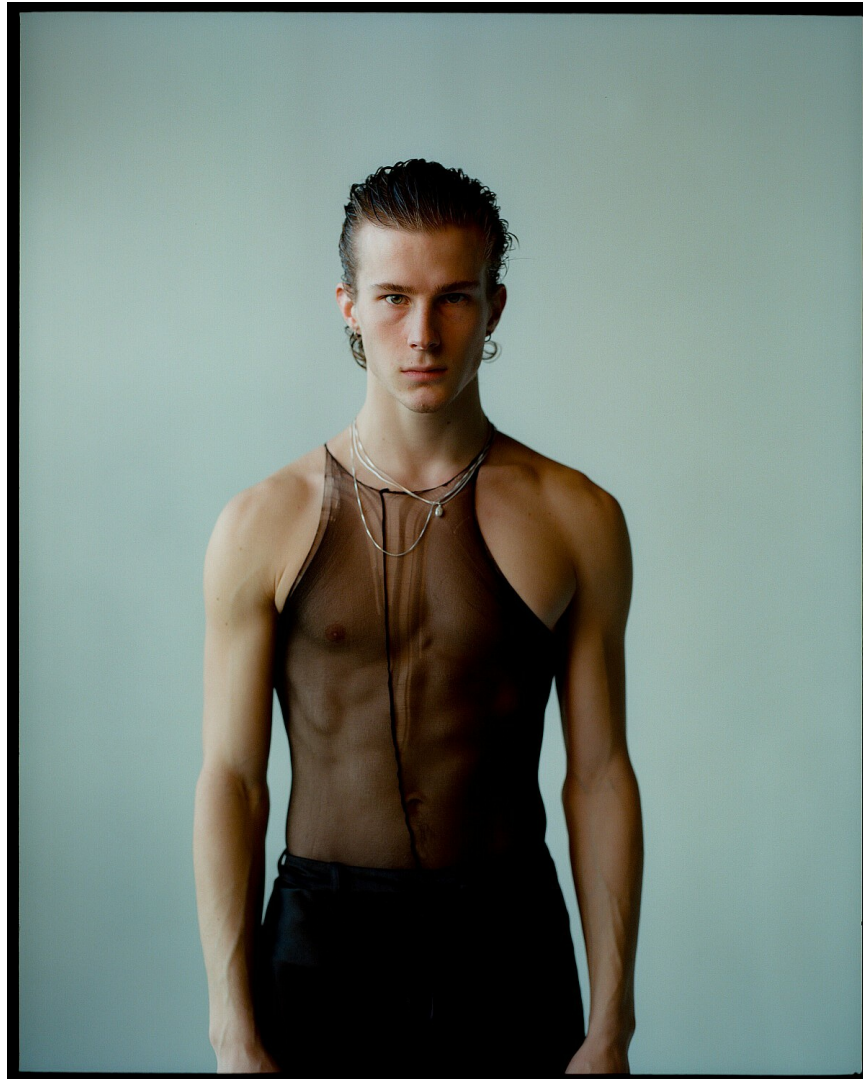

Zeke

HEIGHT 6' 1" WAIST 29"
SHOES 12 HAIR DARK BLOND EYES GREEN

Zeke

HEIGHT 6' 1" WAIST 29"
SHOES 12 HAIR DARK BLOND EYES GREEN

Zeke

HEIGHT 6' 1" WAIST 29"
SHOES 12 HAIR DARK BLOND EYES GREEN

Zeke

HEIGHT 6' 1" WAIST 29"
SHOES 12 HAIR DARK BLOND EYES GREEN