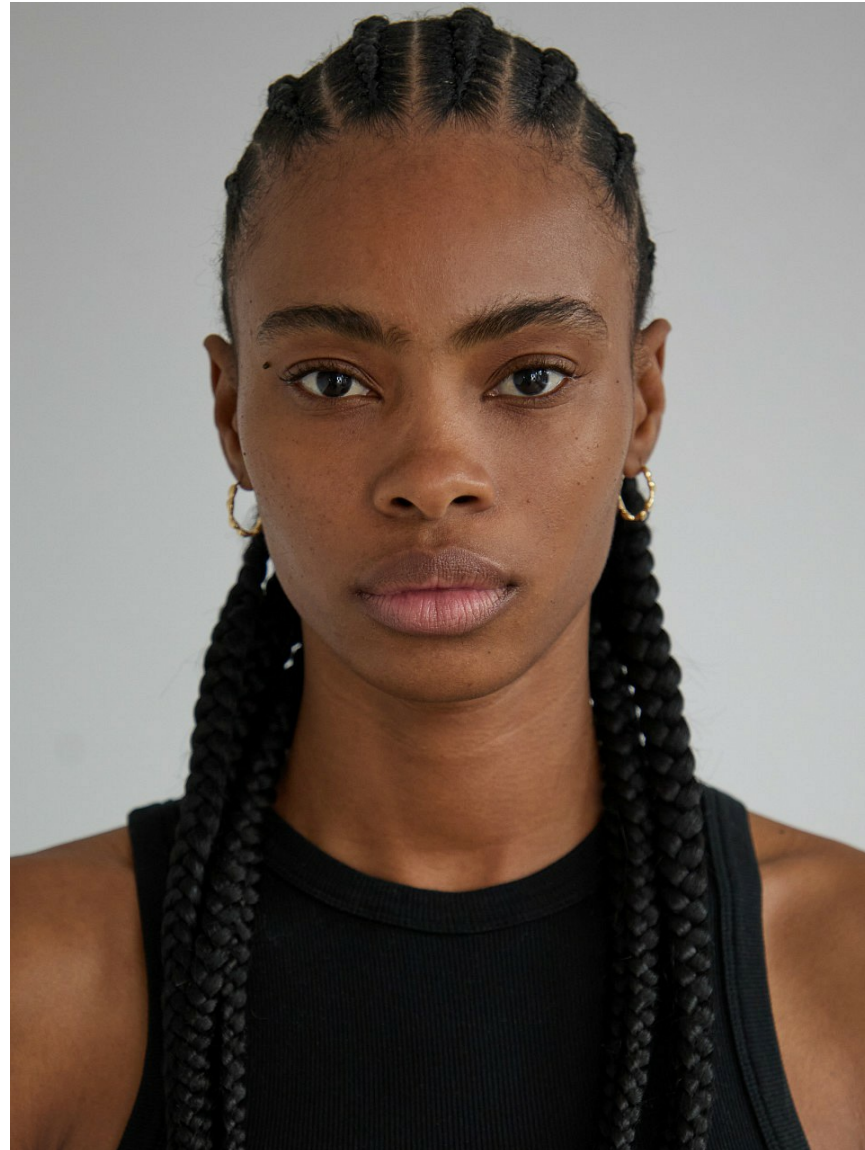

# Raschell

HEIGHT 5' 10" BUST 32" WAIST 25" HIPS 35"  
SHOES 8 HAIR DARK BROWN EYES BROWN