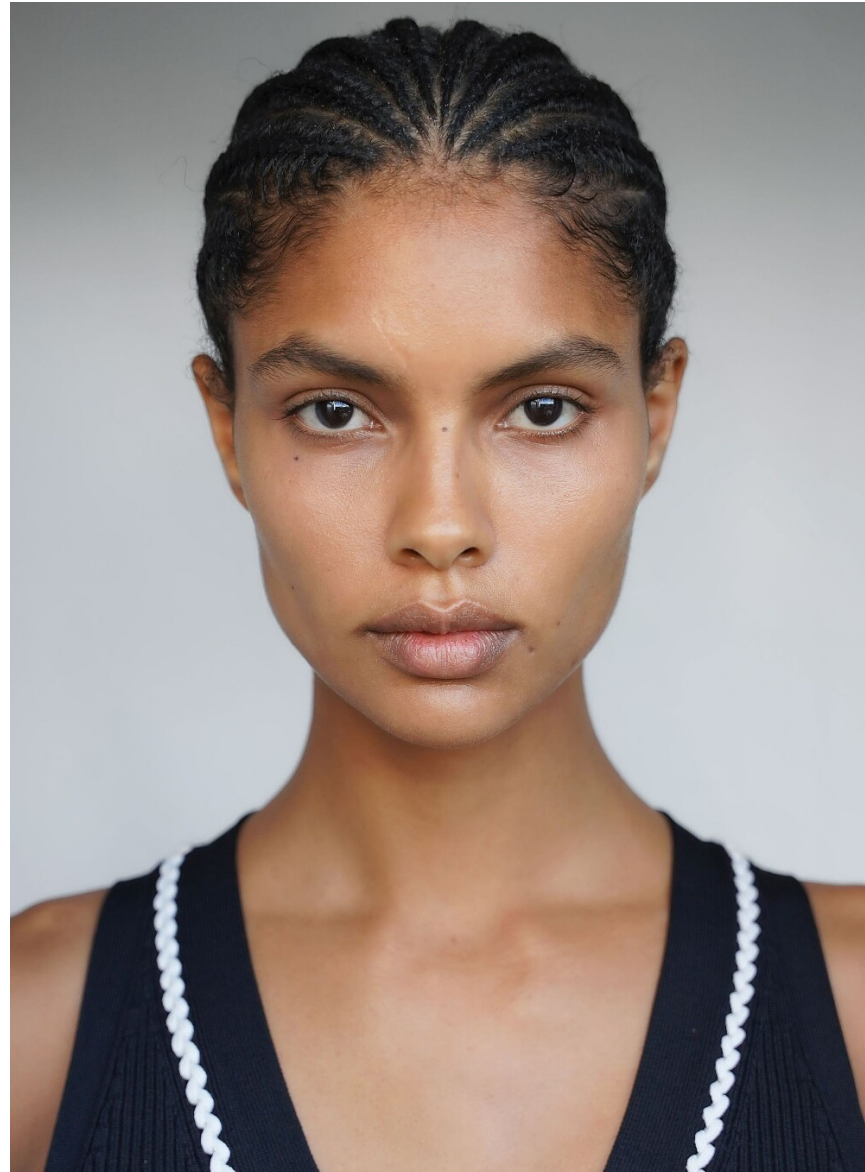

Mariana Pardino

HEIGHT 5' 9" BUST 32" WAIST 24" HIPS 35"
SHOES 9 HAIR BLACK EYES BROWN

Mariana Pardino

HEIGHT 5' 9" BUST 32" WAIST 24" HIPS 35"
SHOES 9 HAIR BLACK EYES BROWN

Mariana Pardino

HEIGHT 5' 9" BUST 32" WAIST 24" HIPS 35"
SHOES 9 HAIR BLACK EYES BROWN